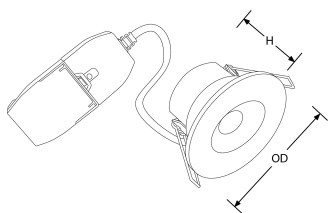

Product Description: R6™ Fixed 6W Fire Rated Downlight with FastRFix

R6™ is the latest addition to Aurora's fire rated downlight range, coming with great installation benefits. The downlight comes with a fast fix connector with a loop in/loop out terminal block and at a height of 50mm, it is ideal for shallow ceiling voids. Out of the box, the product comes complete with a polycarbonate white bezel (polished chrome, satin nickel and matt black bezels sold separately).

SKU Code	Wattage	Colour	Lumens	Lumens/Watt	Beam Angle	Finish Colour	SKU Type
AU-R6FF/30	6	3000	580	97	60	White	Dimmable
AU-R6FF/40	6	4000	620	104	60	White	Dimmable

Line Drawing

Polar Curve

Colour

White

Feature & Benefits

- Low profile design for shallow ceiling voids
- Supplied with fast fix connector
- Loop in loop out push-fit wiring terminals
- Delivering up to 103lm/W
- 60° beam angle
- Patented fire rated downlight without intumescent
- Supplied with white IP65 polycarbonate bezel (polished chrome, satin nickel and matt black bezels sold separately)
- Insulation coverable
- Tested in 30, 60 and 90 minute solid timber joist
- Tested in 30 minute i-joists and metal web joists
- 5 Year Warranty

Product Specs:

Input Voltage	220~240V	Input Frequency	50/50HZ
Power Factor	0.85	IP Rating	IP65
Lifetime L70 (hrs)	40000hrs	Overall Diameter (mm)	88
Weight (Kg)	0.228	Height (mm)	50
Product Type	Fire-Rated Downlight	Cutout Diameter (mm)	-70
Operating Temp. (Min) °C	-20°C	Operating Temp. (Max) °C	45°C
Insulated Covered Operating Temp. (Min) °C	-20+°C	Insulated Covered Operating Temp. (Max) °C	45+°C