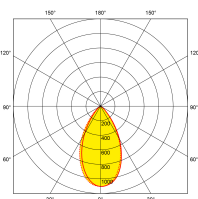

Product Description: R6™ Fixed 6W Fire Rated Downlight with FastRFix

R6™ is the latest addition to Aurora's fire rated downlight range, coming with great installation benefits. The downlight comes with a fast fix connector with a loop in/loop out terminal block and at a height of 50mm, it is ideal for shallow ceiling voids. Out of the box, the product comes complete with a polycarbonate white bezel (polished chrome, satin nickel and matt black bezels sold separately).

SKU Code	Wattage	Colour	Lumens	Lumens/Watt	Beam Angle	Finish Colour	SKU Type
AU-R6FF/30	6	3000	580	97	60	White	Dimmable
AU-R6FF/40	6	4000	620	104	60	White	Dimmable

Line Drawing

Polar Curve

Colour

White

Feature & Benefits

Product Specs:

Input Voltage	220~240V	Input Frequency	50/50HZ
Power Factor	0.85	IP Rating	IP65
Lifetime L70 (hrs)	40000hrs	Overall Diameter (mm)	88
Weight (Kg)	0.228	Height (mm)	50
Product Type	Fire-Rated Downlight	Cutout Diameter (mm)	-70
Operating Temp. (Min) °C	-20°C	Operating Temp. (Max) °C	45°C
Insulated Covered Operating Temp. (Min) °C	-20+°C	Insulated Covered Operating Temp. (Max) °C	45+°C