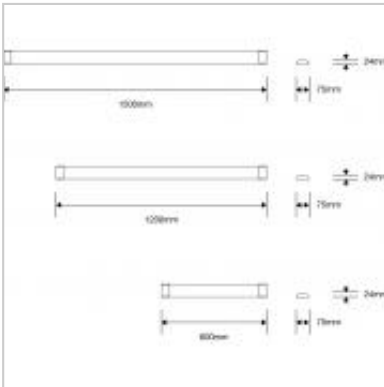

The Megaman Tono range of integrated LED battens is a stylish alternative to T5 and T8 fluorescent tubes, providing flexible installation and outstanding energy efficiency.

21W Tono Integrated 3000K LED Batten

Product Code	180380
International Model Number	FIB70500v2
Description	21W Tono Integrated 3000K LED Batten
Watts	21W
Colour temperature/CRI	3000K / 80
Lumens	2050lm
Candelas	770cd
Dimmable	N
Beam angle	110
Lamp life (max)	50,000hr
Weight	225g
Dimensions	600x75x24mm
IP rating	IP20