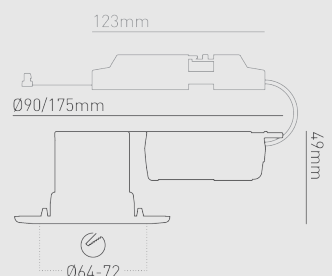

Features & benefits

- Quick and easy installation with easy-fit connector
- High efficacy of 105lm/W
- Insulation coverable
- Supplied with twist and lock bezel
- I Joist and Metal Web Approved
- Compatible with Collingwood Smart system
- Flicker free
- Rolled insulation coverable
- Single point source to replicate halogen look & feel
- Mains dimmable

Light source energy efficiency:

Beam angle: 60°