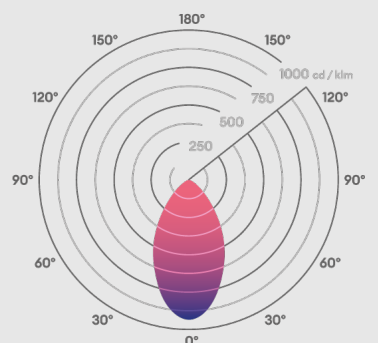

Light source energy efficiency:

Beam angle: 60°

Accessories

DLCONVERT70	Converter plate	Sold Separately
DM298GRID	LED mains grid dimmer	Sold Separately
DM298FP	Faceplate dimmer	Sold Separately
DLCVT110	Converter Plate	Sold Separately