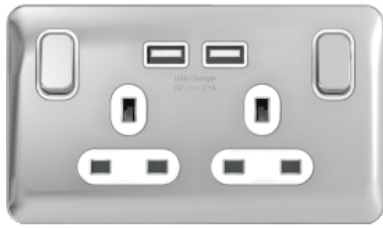

Product datasheet

Specifications

Lisse - Switched Socket - 2 gang - 13A SP 2USB Polished Chrome with White Inter

Local distributor code: 404916321 GGBL30202USBAWPCS

Main

Range	Lisse
Aesthetic name	Screwless deco
Product or component type	Switched socket with USB charger
Device presentation	Complete product
Outlet standard	British
Colour tint	Cover plate: polished chrome Interior: white
Earth circuit	Standard earth
Quantity per set	Set of 1
Type of packing	Bag

Complementary

Switch function	1-pole
Rated current	13 A at 250 V AC 50/60 Hz
Integrated connection type	2 USB port 5 V DC 2.1 A
Actuator	Rocker
Number of gangs	2 gangs
Pilot light	without LED
Fixing mode	Concealed screws
Connections - terminals	Screw terminals
Material	Stainless steel
Type of installation	Indoor
Depth	31 mm
Width	148 mm
Height	87 mm
Net weight	0.239 kg