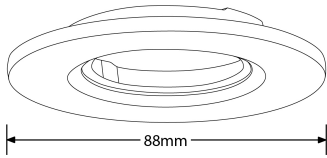

## Line Drawing

## Product Specs:

Dimmable	No	IP Rating	IP65
Overall Diameter (mm)	88	Lamp Base	None
Weight (Kg)	0.053	Positional Adjustment	Fixed