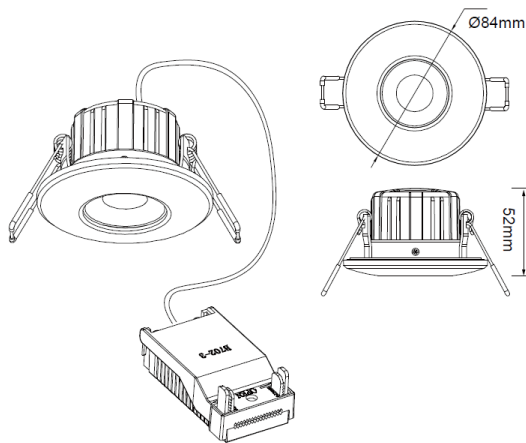

#### Polar Intensity Diagram

Diagram for RTS07X0-01 in 3000K. Other diagrams available on request

#### Dimension Diagram