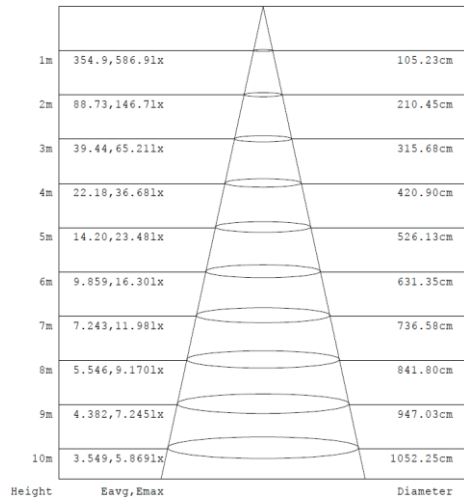

#### Cone Illuminance Diagram

Diagram for RTS07X0-01 in 3000K. Other diagrams available on request

#### Dimension Diagram