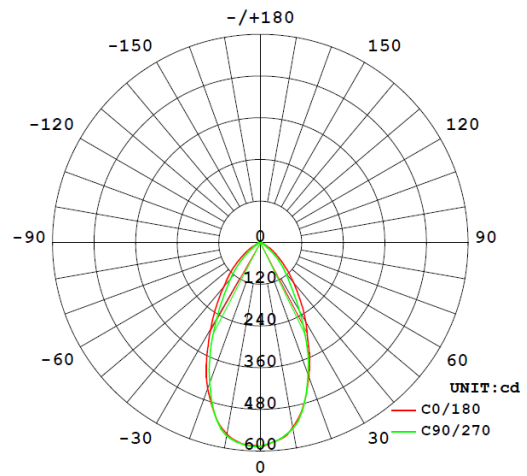

#### Polar Intensity Diagram

Diagram for RTS07X0-01 in 3000K. Other diagrams available on request

#### Dimension Diagram