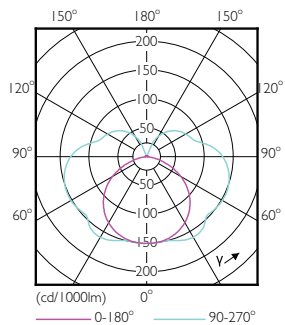

Product data

General Information		Wattage equivalent	
Cap base	R7s		120 W
Nominal lifetime	15,000 h	Starting time (nom.)	0.5 s
Switching Cycle	50,000	Warm-up time to 60% light	0.5 s
Lighting Technology	LED	Power Factor (Fraction)	0.8
		Voltage (nom.)	220-240 V
Light Technical		Temperature	
Colour Code	830 [CCT of 3000K]	T-Case maximum (nom.)	100 °C
Luminous Flux	2,000 lm		
Luminous efficacy (rated) (nom.)	142.86 lm/W	Controls and Dimming	
Colour designation	White (WH)	Dimmable	Yes
Correlated Colour Temperature	3000 K	Mechanical and Housing	
Colour consistency	<6	Bulb shape	Linear
Colour rendering index (CRI)	80	Approval and Application	
LLMF at end of nominal lifetime (nom.)	70 %	Energy Efficiency Class	D
Flickering value (PstLM)	1	Energy consumption kWh/1,000 hours	14 kWh
Stroboscopic effect	0.4	EPREL registration number	397582
Operating and Electrical		CE mark	Yes
Line Frequency	50 to 60 Hz	EU RoHS compliant	Yes
Input frequency	50 to 60 Hz	EyeComfort	Yes
Power Consumption	14 W		
Lamp current (nom.)	75 mA		

Material no. (12 NC)	929001353602
Numerator – quantity per pack	1
Net Weight (Piece)	0.095 kg
EAN/UPC – Product/Case	8718696714003
Numerator – packs per outer box	10
EAN/UPC - Case	8718696714010

Dimensional drawing

Product	D	C
CorePro LED linear D 14-120W R7S 118 830	29 mm	118 mm

Photometric data

General uniform lighting - CorePro LED linear D 14-120W R7S 118 830

Spectral Power Distribution Colour - CorePro LED linear D 14-120W R7S 118 830