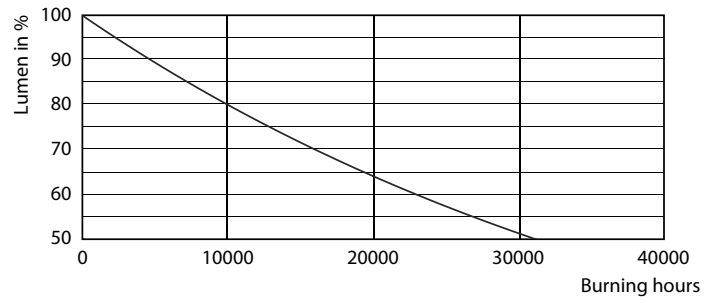

CorePro LEDlinear MV

Lifetime

Life Expectancy Diagram

Lumen Maintenance Diagram - CorePro LED linear D 14-120W R7S 118 830