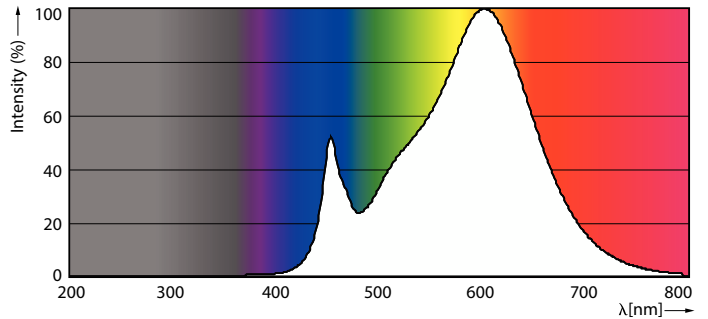

Photometric data

Spectral Power Distribution Colour - CorePro LED linear D 14-120W R7S 118 830