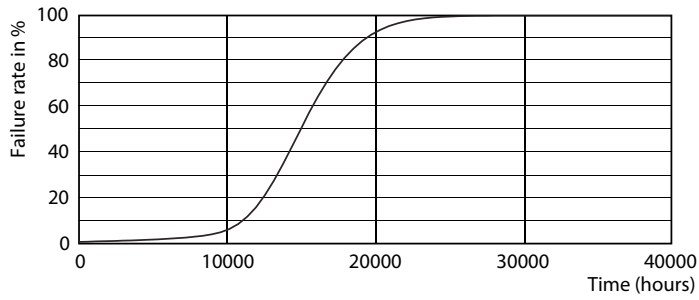

CorePro LEDlinear MV

Lifetime

Life Expectancy Diagram

Lumen Maintenance Diagram - CorePro LED linear D 14-120W R7S 118 830