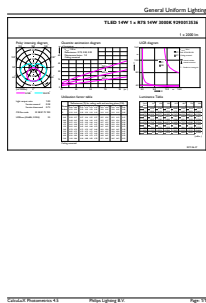

Product data

General Information		Wattage equivalent	
Cap base	R7s		120 W
Nominal lifetime	15,000 h	Starting time (nom.)	0.5 s
Switching Cycle	50,000	Warm-up time to 60% light	0.5 s
Lighting Technology	LED	Power Factor (Fraction)	0.8
		Voltage (nom.)	220-240 V
Light Technical		Temperature	
Colour Code	830 [CCT of 3000K]	T-Case maximum (nom.)	100 °C
Luminous Flux	2,000 lm		
Luminous efficacy (rated) (nom.)	142.86 lm/W	Controls and Dimming	
Colour designation	White (WH)	Dimmable	Yes
Correlated Colour Temperature	3000 K	Mechanical and Housing	
Colour consistency	<6	Bulb shape	Linear
Colour rendering index (CRI)	80	Approval and Application	
LLMF at end of nominal lifetime (nom.)	70 %	Energy Efficiency Class	D
Flickering value (PstLM)	1	Energy consumption kWh/1,000 hours	14 kWh
Stroboscopic effect	0.4	EPREL registration number	397582
Operating and Electrical		CE mark	Yes
Line Frequency	50 to 60 Hz	EU RoHS compliant	Yes
Input frequency	50 to 60 Hz	EyeComfort	Yes
Power Consumption	14 W		
Lamp current (nom.)	75 mA		

CorePro LEDlinear MV

Application Conditions

Can it be used in closed luminaires No

Product Data

Order product name	CorePro LED linear D 14-120W R7S 118 830
Full product name	CorePro LED linear D 14-120W R7S 118 830
Full EOC	871869671400300
Order code	71400300

Material no. (12 NC)	929001353602
Numerator – quantity per pack	1
Net Weight (Piece)	0.095 kg
EAN/UPC – Product/Case	8718696714003
Numerator – packs per outer box	10
EAN/UPC - Case	8718696714010

Dimensional drawing

Product	D	C
CorePro LED linear D 14-120W R7S 118 830	29 mm	118 mm

Photometric data

General uniform lighting - CorePro LED linear D 14-120W R7S 118 830

Spectral Power Distribution Colour - CorePro LED linear D 14-120W R7S 118 830