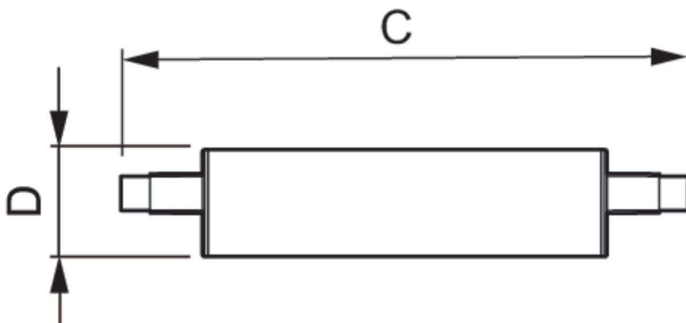

Product data

General Information		Wattage equivalent	
Cap base	R7s		120 W
Nominal lifetime	15,000 h	Starting time (nom.)	0.5 s
Switching Cycle	50,000	Warm-up time to 60% light	0.5 s
Lighting Technology	LED	Power Factor (Fraction)	0.8
		Voltage (nom.)	220-240 V
Light Technical		Temperature	
Colour Code	830 [CCT of 3000K]	T-Case maximum (nom.)	100 °C
Luminous Flux	2,000 lm		
Luminous efficacy (rated) (nom.)	142.86 lm/W	Controls and Dimming	
Colour designation	White (WH)	Dimmable	Yes
Correlated Colour Temperature	3000 K	Mechanical and Housing	
Colour consistency	<6	Bulb shape	Linear
Colour rendering index (CRI)	80	Approval and Application	
LLMF at end of nominal lifetime (nom.)	70 %	Energy Efficiency Class	D
Flickering value (PstLM)	1	Energy consumption kWh/1,000 hours	14 kWh
Stroboscopic effect	0.4	EPREL registration number	397582
Operating and Electrical		CE mark	Yes
Line Frequency	50 to 60 Hz	EU RoHS compliant	Yes
Input frequency	50 to 60 Hz	EyeComfort	Yes
Power Consumption	14 W		
Lamp current (nom.)	75 mA		

CorePro LEDlinear MV

Application Conditions

Can it be used in closed luminaires No

Product Data

Order product name	CorePro LED linear D 14-120W R7S 118 830
Full product name	CorePro LED linear D 14-120W R7S 118 830
Full EOC	871869671400300
Order code	71400300

Product	D	C
CorePro LED linear D 14-120W R7S 118 830	29 mm	118 mm

Photometric data

General uniform lighting - CorePro LED linear D 14-120W R7S 118 830

Spectral Power Distribution Colour - CorePro LED linear D 14-120W R7S 118 830