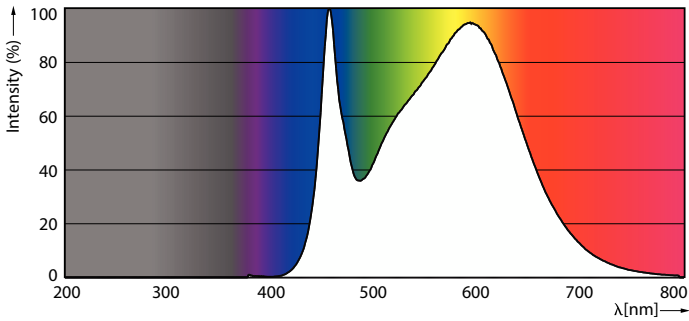

Photometric data

Spectral Power Distribution Colour - CorePro LED linear D 14-120W R7S 118 840