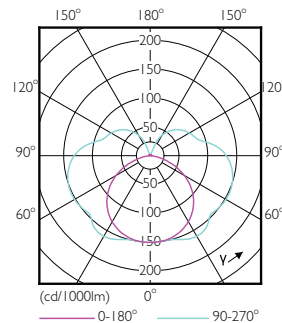

## Dimensional drawing

Product	D	C
CorePro LED linear D 14-120W R7S 118 840	29 mm	118 mm

## Photometric data

Spectral Power Distribution Colour - CorePro LED linear D 14-120W R7S 118 840

General uniform lighting - CorePro LED linear D 14-120W R7S 118 840

Light Distribution Diagram - CorePro LED linear D 14-120W R7S 118 840