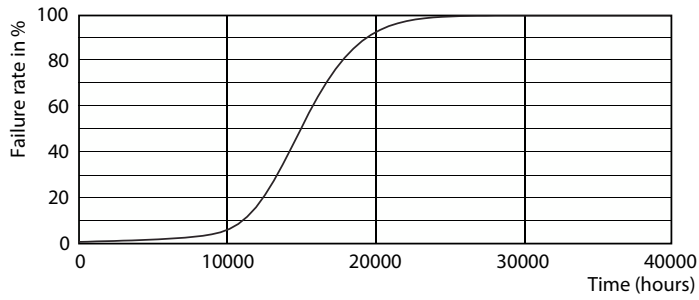

CorePro LEDlinear MV

Lifetime

Life Expectancy Diagram

Lumen Maintenance Diagram - CorePro LED linear D 14-120W R7S 118 840