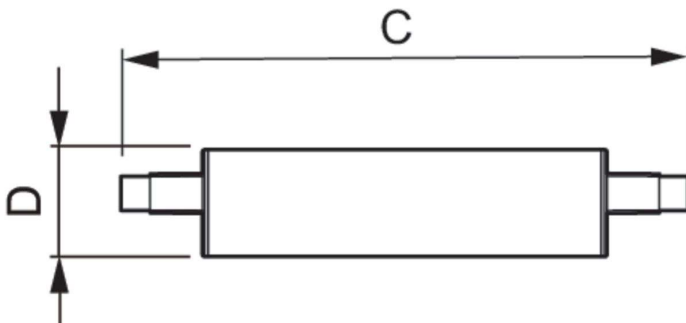

## Dimensional drawing

Product	D	C
CorePro LED linear D 14-120W R7S 118 840	29 mm	118 mm