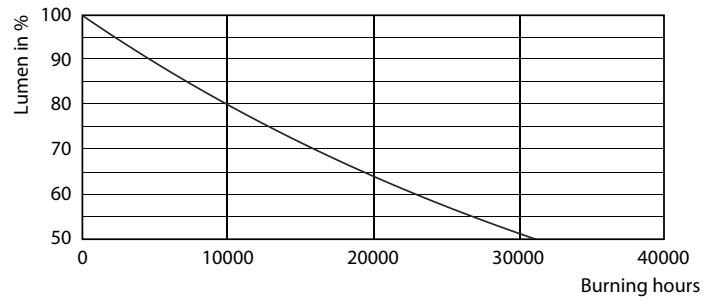

CorePro LEDlinear MV

Lifetime

Life Expectancy Diagram

Lumen Maintenance Diagram - CorePro LED linear D 14-120W R7S 118 840