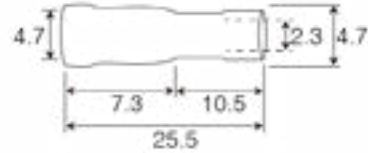

Product Code: QBAB4F

Description: 4mm Female Bullet Terminals - Blue

Dimensions

Overall Length (mm)	25.5
External Diameter (mm)	4.7
Bullet Entry Diameter (mm)	3.9
Bullet Entry Depth (mm)	7.3
Terminal Entry Diameter (mm)	2.3
Bullet Diameter (mm)	4
Material Thickness (mm)	0.4

General Information

Colour	Blue
Maximum Voltage (V)	600
Maximum Current Rating (A)	15
Suitable Cable Size (mm ²)	1.5 - 2.5
Temperature Rating (°C)	-10 to +75

Materials

Terminal: Tin Plated Brass
Insulation: PVC