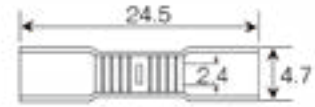

Product Code: QBB

Description: Butt Splice Terminals - Blue

**Dimensions**

Overall Length (mm)	24.5
External Diameter (mm)	4.7
Terminal Entry Diameter (mm)	2.4

General Information

Colour	Blue
Maximum Voltage (V)	600
Maximum Current Rating (A)	15
Suitable Cable Size (mm ²)	1.5 - 2.5
Temperature Rating (°C)	-10 to +75

Materials

Terminal: Tin Plated Brass
Insulation: PVC

Standards

ANSI/UL 486A-486B, CAN/CSA-C22.2 No. 65
ANSI/UL 486C, CSA-C22.2 No. 188
ANSI/UL 310, CSA-C22.2 No. 153