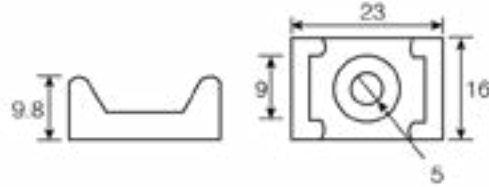

Product Code: QTBC

Description: Cable Tie Cradle (5mm Dia. Fixing) - Black

**Dimensions**

Cable Tie Maximum Width (mm)	9
Fixing Diameter (mm)	5
Base Width (mm)	23
Base Depth (mm)	16
Overall Height (mm)	9.8

**General Information**

Colour	Black
Flammability	UL94V-2 (Self-extinguishing within 30 seconds)
Temperature Rating (°C)	-40 to +85

**Materials**

Material: Nylon 6/6
---------------------