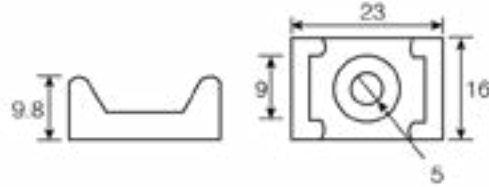

Product Code: QTC

Description: Cable Tie Cradle (5mm Dia. Fixing) - Natural

**Dimensions**

Cable Tie Maximum Width (mm)	9
Fixing Diameter (mm)	5
Base Width (mm)	23
Base Depth (mm)	16
Overall Height (mm)	9.8

General Information

Colour	Natural
Flammability	UL94V-2 (Self-extinguishing within 30 seconds)
Temperature Rating (°C)	-40 to +85

Materials

Material: Nylon 6/6