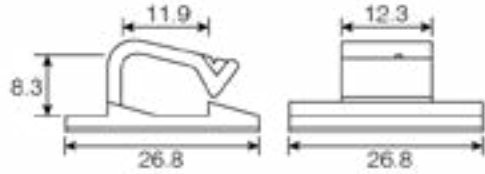

Product Code: QTM11

Description: 11mm Entry Heavy Duty Adhesive Mount - Natural

Dimensions

Maximum Cable Diameter (mm)	11
Clip Width (mm)	12.3
Base Width (mm)	26.8
Base Depth (mm)	26.8
Clip Internal Height (mm)	8.3
Clip Entry Width (mm)	11.9

General Information

Colour	Natural
Flammability	UL94V-2 (Self-extinguishing within 30 seconds)
Temperature Rating (°C)	-40 to +85

Materials

Material:	Nylon 6/6
-----------	-----------