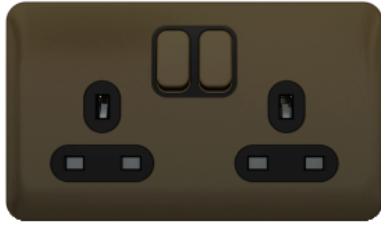

Product datasheet

Specifications

Lisse - Switched Socket - 2 gang - 13A Mocha Bronze with Black Interior

Local distributor code: 404914792 GGBL3020BMB

Main

Range	Lisse
Aesthetic name	Screwless deco
Product or component type	Switched socket
Device presentation	Complete product
Outlet standard	British
Colour tint	Cover plate: mocha bronze Interior: black
Quantity per set	Set of 5
Type of packing	Box

Complementary

Switch function	1-pole
Rated current	13 A at 250 V AC 50/60 Hz
Actuator	Rocker
Number of gangs	2 gangs
Pilot light	without LED
Fixing mode	Concealed screws
Connections - terminals	Screw terminals
Material	Stainless steel
Type of installation	Indoor
Depth	36 mm
Width	148 mm
Height	87 mm
Net weight	0.198 kg