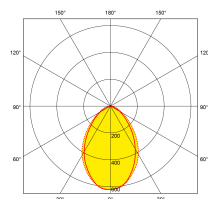

Product Description: Eco[™] 7W GU10 Non Dimmable Lamp

The LED replacement for the previous AU-GUF4011. This product comes with 7W of LED and 650 lumens.

SKU Code	SKU Type	Colour	Lumens	Lumens/Watt	Wattage	Beam Angle	CRI
AU-GUF4011LED/30	Non Dimmable	3000	650	93	7	90	80
AU-GUF4011LED/40	Non Dimmable	4000	650	93	7	90	80

Line Drawing

Polar Curve

Colour

Feature & Benefits

- LED version of AU-GUF4011LED
- L70 30,000hrs
- 5 Year Warranty

Product Specs:

Input Voltage	220~240V	Operating Temp. (Max) °C	40°C
Overall Diameter (mm)	64	Lamp Base	GU10
Length (mm)	75	Overall Height (mm)	75
Weight (Kg)	0.059	Lifetime Hours	30000hrs
Operating Temp. (Min) °C	-20		