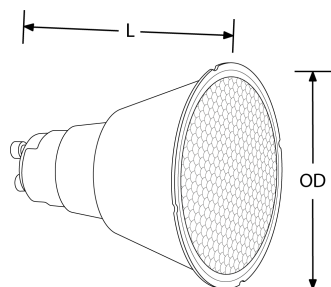

Product Description: Eco[™] 7W GU10 Non Dimmable Lamp

The LED replacement for the previous AU-GUF4011. This product comes with 7W of LED and 650 lumens.

SKU Code	SKU Type	Colour	Lumens	Lumens/Watt	Wattage	Beam Angle	CRI
AU-GUF4011LED/30	Non Dimmable	3000	650	93	7	90	80
AU-GUF4011LED/40	Non Dimmable	4000	650	93	7	90	80

Line Drawing

Polar Curve

Colour

Feature & Benefits

- LED version of AU-GUF4011LED
- L70 30,000hrs
- 5 Year Warranty

Product Specs:

Input Voltage	220~240V	Operating Temp. (Max) °C	40°C
Overall Diameter (mm)	64	Lamp Base	GU10
Length (mm)	75	Overall Height (mm)	75
Weight (Kg)	0.059	Lifetime Hours	30000hrs
Operating Temp. (Min) °C	-20		