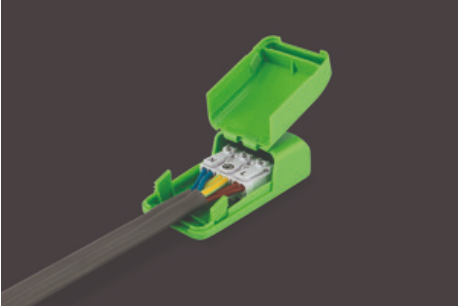

JCC Lighting LTD Innovation Centre, Beeding Close, Southern Cross Trading Estate, Bognor Regis, West Sussex PO22 9TS
Sales: 01243 838999 (8am to 5pm Monday to Friday) Fax: 01243 838998 | sales@jcc.co.uk | www.jcc.co.uk
Company Registration Number: 03044848 | VAT Number: 918544112

This document is uncontrolled if printed, all information is subject to change

Version 67 [23 Apr 2021]