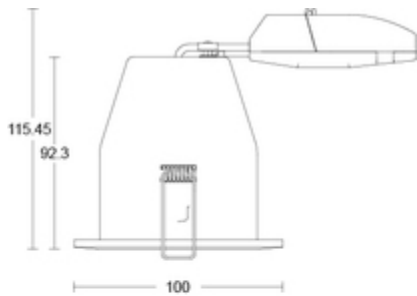

Standards & Approvals

Manufactured In Accordance To

CE Marked

UKCA Marked

Date code/Purchase order No.

WEEE Symbol

Certificate Of Conformity

Accredited Members

BS EN 60598-2-1, 2-2

Yes

Yes

Yes

yes

Available on request

LIA, ISO9001:2015, ISO14001:2015