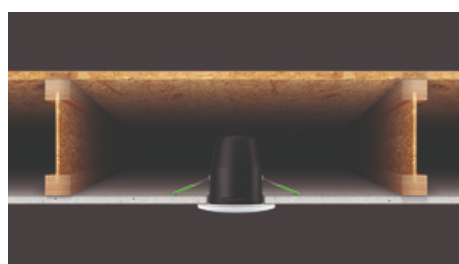

JCC Lighting LTD Innovation Centre, Beeding Close, Southern Cross Trading Estate, Bognor Regis, West Sussex PO22 9TS
Sales: 01243 838999 (8am to 5pm Monday to Friday) Fax: 01243 838998 | sales@jcc.co.uk | www.jcc.co.uk
Company Registration Number: 03044848 | VAT Number: 918544112

This document is uncontrolled if printed, all information is subject to change

Version 67 [23 Apr 2021]