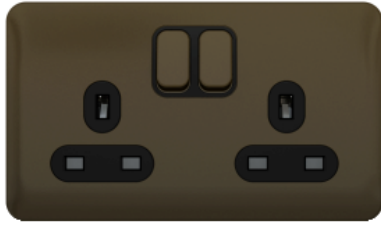

Product datasheet

Specifications

Lisse - Switched Socket - 2 gang - 13A DP Mocha Bronze with Black Interior

Local distributor code: 404915186 GGBL3020DBMB

Main

Range	Lisse
Aesthetic name	Screwless deco
Product or component type	Switched socket
Device presentation	Complete product
Outlet standard	British
Colour tint	Cover plate: mocha bronze Interior: black
Quantity per set	Set of 5
Type of packing	Box

Complementary

Switch function	2-pole
Rated current	13 A at 250 V AC 50/60 Hz
Actuator	Rocker
Number of gangs	2 gangs
Pilot light	without LED
Fixing mode	Concealed screws
Connections - terminals	Screw terminals
Type of installation	Indoor
Depth	36 mm
Width	148 mm
Height	87 mm
Net weight	0.203 kg