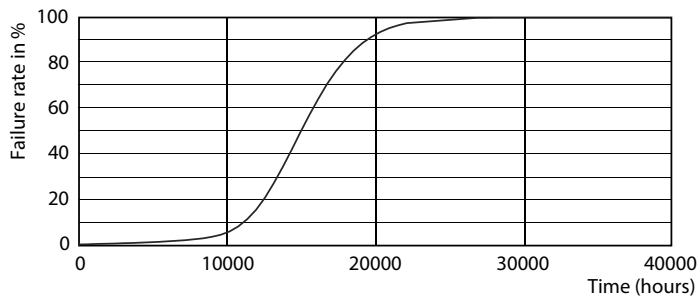

Lifetime

LEDbulb 25W E14 827 FR B35