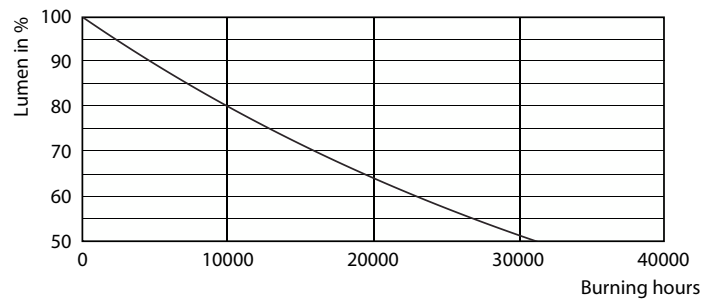

Lumen Maintenance Diagram - CorePro LEDCandle ND 2.2-25W B35 E14 FRG