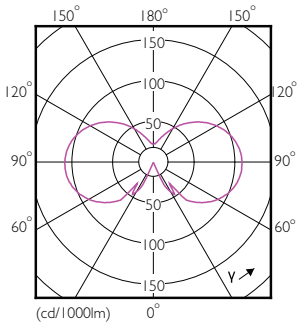

CorePro GLASS LED candles and lustres

Photometric data

Light Distribution Diagram - CorePro LEDCandle ND 2.2-25W B35 E14 FRG