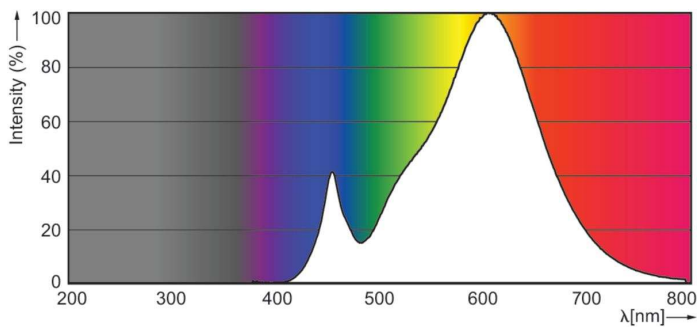

CorePro GLASS LED candles and lustres

Controls and Dimming

Dimmable	No

Mechanical and Housing

Lamp Finish	Frosted
Bulb shape	B35

Approval and Application

Energy Efficiency Class	E
Energy consumption kWh/1,000 hours	3 kWh
EPREL registration number	387381
CE mark	Yes
EU RoHS compliant	Yes
EyeComfort	Yes

Application Conditions

Can it be used in closed luminaires	No

Product Data

Order product name	CorePro LEDCandle ND 2.2-25W B35 E14 FRG
Full product name	CorePro LEDCandle ND 2.2-25W B35 E14 FRG
Full EOC	871951434679600
Order code	34679600
Material no. (12 NC)	929001345292
Numerator – quantity per pack	1
Net Weight (Piece)	0.012 kg
EAN/UPC – Product/Case	8719514346796
Numerator – packs per outer box	10
EAN/UPC - Case	8719514346802

Dimensional drawing

Product	D	C
CorePro LEDCandle ND 2.2-25W B35 E14 FRG	35 mm	97 mm

Photometric data

Spectral Power Distribution Colour - CorePro LEDCandle ND 2.2-25W B35 E14 FRG