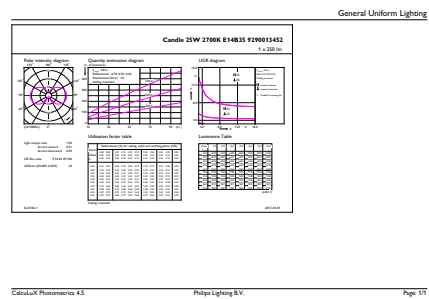

General uniform lighting - CorePro LEDCandle ND 2.2-25W B35 E14 FRG