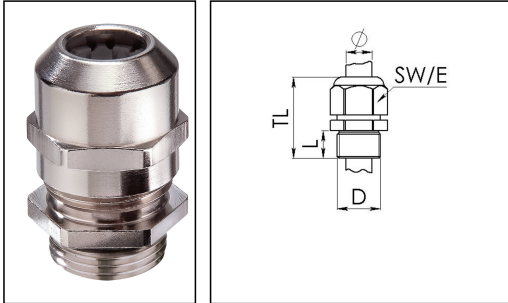

EMSKV 20

Cable gland, brass with short thread

Products may differ in size, colour and appearance to those shown. If you require further information or customisation, please contact us directly.

Material cable gland	Brass nickel-plated
Material clamping cage	Polyamide
Material sealing gasket	EPDM
Temp. range min	-40 °C
Temp. range max	100 °C
Protection class	IP69, IP68 (5 bar 30 min)
Thread type	M
Ø Connection thread D	20
Lead	1,5
Length screw-in thread L	6 mm
Ø cable diameter min	6 mm
Ø cable diameter max	13 mm
Key width SW	24 mm
Collar diameter (E)	27 mm
Total length TL	29 mm - 37 mm
Type of cable anchorage	A
Install. torques fitting	8 N/m
Install. torques cap nut	8 N/m
Impact category	6
Surface	Nickel-plated
Order no. nickel-plated	10065002
Type	EMSKV 20
Packing unit	50
Tariff number	74198090
EAN number	4007685650021