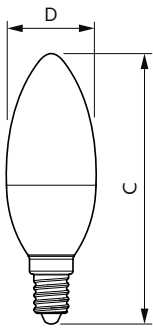

CorePro LEDcandle

CorePro LEDcandle ND 5-40W E14 827 B35 FR

The frosted CorePro LEDcandle is designed for retrofit replacement of incandescent lamps. It is compatible with fixtures with an E14 holder and is an attractive product for chandeliers. LEDlamps deliver huge energy savings and minimize maintenance cost.

Product data

General Information	
Cap base	E14
Nominal lifetime	15,000 h
Switching Cycle	50,000
Lighting Technology	LED
Light Technical	
Colour Code	827 [CCT of 2700K]
Luminous Flux	470 lm
Luminous efficacy (rated) (nom.)	94.00 lm/W
Colour designation	Warm White (WW)
Correlated Colour Temperature	2700 K
Colour consistency	<6
Colour rendering index (CRI)	80
LLMF at end of nominal lifetime (nom.)	70 %
Flickering value (PstLM)	1
Stroboscopic effect	0.4
Photobiological safety according to EN 62471 RG1	
Operating and Electrical	
Line Frequency	50 to 60 Hz
Input frequency	50 to 60 Hz
Power Consumption	5 W

Lamp current (nom.)	44 mA
Wattage equivalent	40 W
Starting time (nom.)	0.5 s
Warm-up time to 60% light	0.5 s
Power Factor (Fraction)	0.51
Voltage (nom.)	220-240 V
Temperature	
T-Case maximum (nom.)	81 °C
Controls and Dimming	
Dimmable	No
Mechanical and Housing	
Lamp Finish	Frosted
Bulb shape	B35
Approval and Application	
Energy Efficiency Class	F
Energy consumption kWh/1,000 hours	5 kWh
EPREL registration number	453199
CE mark	Yes
EU RoHS compliant	Yes

Dimensional drawing

Product	D	C
CorePro candle ND 5-40W E14 827 B35 FR	45 mm	87 mm

Photometric data

General uniform lighting - CorePro candle ND 5-40W E14 827 B35 FR

Spectral Power Distribution Colour - CorePro candle ND 5-40W E14 827 B35 FR