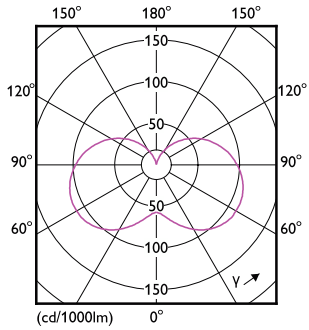

Dimensional drawing

Product	D	C
CorePro candle ND 5-40W E14 827 B35 FR	45 mm	87 mm

Photometric data

General uniform lighting - CorePro candle ND 5-40W E14 827 B35 FR

Spectral Power Distribution Colour - CorePro candle ND 5-40W E14 827 B35 FR

CorePro LEDcandle

Photometric data

Light Distribution Diagram - CorePro candle ND 5-40W E14 827 B35 FR

Lifetime

Life Expectancy Diagram

Lumen Maintenance Diagram - CorePro candle ND 5-40W E14 827 B35 FR