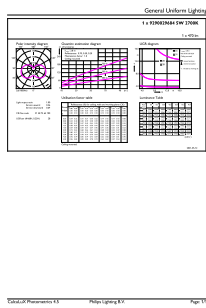

Full EOC	871951431250000
Order code	31250000
Material no. (12 NC)	929002968402
Numerator – quantity per pack	1
Net Weight (Piece)	0.040 kg
EAN/UPC – Product/Case	8719514312500
Numerator – packs per outer box	10
EAN/UPC – Case	8719514312517

Dimensional drawing

Product	D	C
CorePro candle ND 5-40W E14 827 B35 FR	45 mm	87 mm

Photometric data

General uniform lighting - CorePro candle ND 5-40W E14 827 B35 FR

Spectral Power Distribution Colour - CorePro candle ND 5-40W E14 827 B35 FR