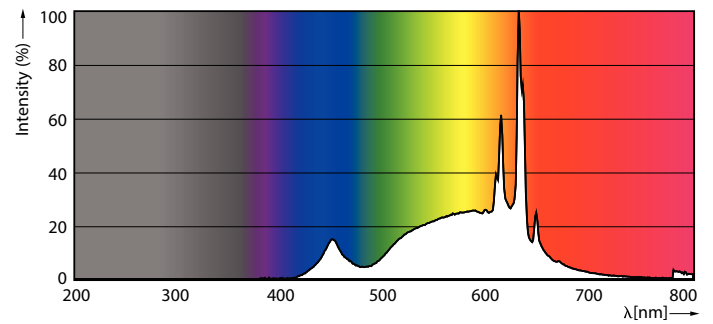

CorePro LEDcandle

EyeComfort	Yes
Application Conditions	
Can it be used in closed luminaires	No
Product Data	
Order product name	CorePro candle ND 5-40W E14 827 B35 FR
Full product name	CorePro LEDcandle ND 5-40W E14 827 B35 FR

Full EOC	871951431250000
Order code	31250000
Material no. (12 NC)	929002968402
Numerator – quantity per pack	1
Net Weight (Piece)	0.040 kg
EAN/UPC – Product/Case	8719514312500
Numerator – packs per outer box	10
EAN/UPC – Case	8719514312517

Dimensional drawing

Product	D	C
CorePro candle ND 5-40W E14 827 B35 FR	45 mm	87 mm

Photometric data

Spectral Power Distribution Colour - CorePro candle ND 5-40W E14 827 B35 FR