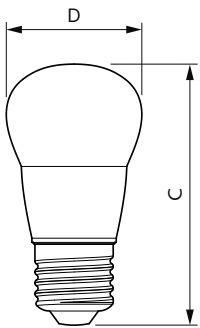

Product data

General Information		Power Consumption	
Cap base	E27	Power Consumption	5 W
Nominal lifetime	15,000 h	Lamp current (nom.)	44 mA
Switching Cycle	50,000	Wattage equivalent	40 W
Lighting Technology	LED	Starting time (nom.)	0.5 s
Flux measurement reference	Sphere	Warm-up time to 60% light	0.5 s
		Power Factor (Fraction)	0.51
		Voltage (nom.)	220-240 V
Light Technical		Temperature	
Colour Code	827 [CCT of 2700K]	T-Case maximum (nom.)	79 °C
Luminous Flux	470 lm		
Luminous efficacy (rated) (nom.)	94.00 lm/W	Controls and Dimming	
Colour designation	Warm White (WW)	Dimmable	No
Correlated Colour Temperature	2700 K		
Colour consistency	<6	Mechanical and Housing	
Colour rendering index (CRI)	80	Lamp Finish	Frosted
LLMF at end of nominal lifetime (nom.)	70 %	Bulb shape	P45
Flickering value (PstLM)	1		
Stroboscopic effect	0.4	Approval and Application	
Photobiological safety according to EN 62471	RG1	Energy Efficiency Class	F
		Energy consumption kWh/1,000 hours	5 kWh
		EPREL registration number	453202
		CE mark	Yes
Operating and Electrical			
Line Frequency	50 to 60 Hz		
Input frequency	50 to 60 Hz		

Full EOC	871951431262300
Order code	31262300
Material no. (12 NC)	929002969402
Numerator – quantity per pack	1
Net Weight (Piece)	0.026 kg
EAN/UPC – Product/Case	8719514312623
Numerator – packs per outer box	10
EAN/UPC – Case	8719514312630

Dimensional drawing

Product	D	C
Corepro Lustre ND 5-40W E27 827 P45 FR	45 mm	88 mm

Photometric data

General uniform lighting - Corepro Lustre ND 5-40W E27 827 P45 FR

Light Distribution Diagram - Corepro Lustre ND 5-40W E27 827 P45 FR