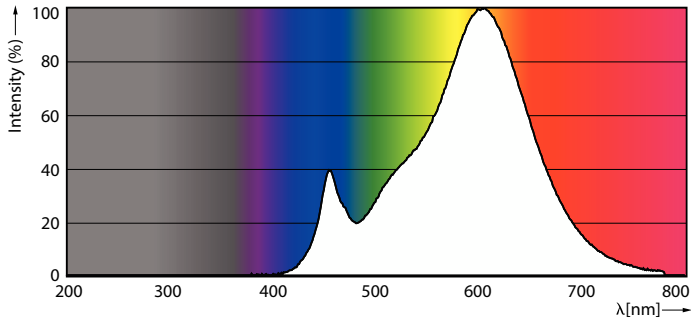

CorePro LEDcandle

Photometric data

Spectral Power Distribution Colour - Corepro Lustre ND 5-40W E27 827 P45 FR