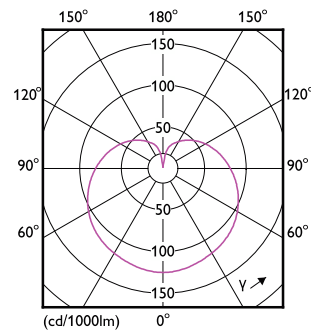

Product data

General Information		Power Consumption	
Cap base	E27	Power Consumption	5 W
Nominal lifetime	15,000 h	Lamp current (nom.)	44 mA
Switching Cycle	50,000	Wattage equivalent	40 W
Lighting Technology	LED	Starting time (nom.)	0.5 s
Flux measurement reference	Sphere	Warm-up time to 60% light	0.5 s
		Power Factor (Fraction)	0.51
		Voltage (nom.)	220-240 V
Light Technical		Temperature	
Colour Code	827 [CCT of 2700K]	T-Case maximum (nom.)	79 °C
Luminous Flux	470 lm		
Luminous efficacy (rated) (nom.)	94.00 lm/W	Controls and Dimming	
Colour designation	Warm White (WW)	Dimmable	No
Correlated Colour Temperature	2700 K		
Colour consistency	<6	Mechanical and Housing	
Colour rendering index (CRI)	80	Lamp Finish	Frosted
LLMF at end of nominal lifetime (nom.)	70 %	Bulb shape	P45
Flickering value (PstLM)	1		
Stroboscopic effect	0.4	Approval and Application	
Photobiological safety according to EN 62471	RG1	Energy Efficiency Class	F
		Energy consumption kWh/1,000 hours	5 kWh
		EPREL registration number	453202
		CE mark	Yes
Operating and Electrical			
Line Frequency	50 to 60 Hz		
Input frequency	50 to 60 Hz		

Full EOC	871951431262300
Order code	31262300
Material no. (12 NC)	929002969402
Numerator – quantity per pack	1
Net Weight (Piece)	0.026 kg
EAN/UPC – Product/Case	8719514312623
Numerator – packs per outer box	10
EAN/UPC – Case	8719514312630

Dimensional drawing

Product	D	C
Corepro Lustre ND 5-40W E27 827 P45 FR	45 mm	88 mm

Photometric data

General uniform lighting - Corepro Lustre ND 5-40W E27 827 P45 FR

Light Distribution Diagram - Corepro Lustre ND 5-40W E27 827 P45 FR