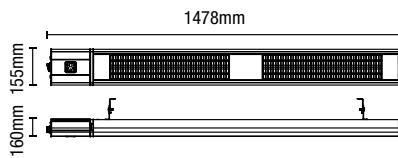

3
HEAT
SETTINGS

IP65

- Ideal for commercial applications
- Remote control operated
- Variable heat setting
- 1-9 Hour Timer
- Heat coverage 20m²
- IP65 rating
- Outdoor use only