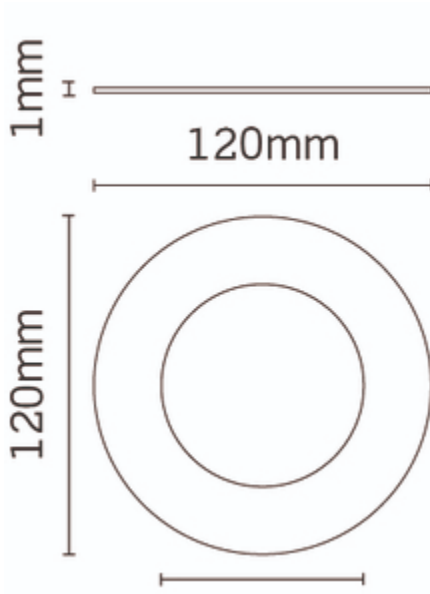

Quantity Per Outer Carton
Product Bar Code EAN-13 Number

200
5052544081354

Standards & Approvals

Manufactured In Accordance To
CE Marked
UKCA Marked
Date code/Purchase order No.
Certificate Of Conformity
Accredited Members

BS EN 60598:2015, 2-1
Yes
Yes
Yes
Available on request
LIA, ISO9001:2015, ISO14001:2015

JCC Lighting LTD Innovation Centre, Beeding Close, Southern Cross Trading Estate, Bognor Regis, West Sussex PO22 9TS
Sales: 01243 838999 (8am to 5pm Monday to Friday) Fax: 01243 838998 | sales@jcc.co.uk | www.jcc.co.uk
Company Registration Number: 03044848 | VAT Number: 918544112