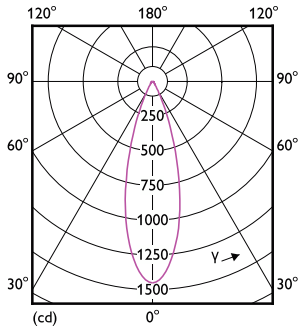

Product data

General Information		Luminous flux in 90° cone (rated)		440 lm
Cap base	GU5.3	Photobiological safety according to EN 62471		RG1
Nominal lifetime	40,000 h	Operating and Electrical		
Switching Cycle	50,000	Line Frequency	- Hz	
Lighting Technology	LED	Input frequency	- Hz	
Flux measurement reference	Narrow Cone	Power Consumption	6.7 W	
Light Technical		Lamp current (nom.)	650 mA	
Colour Code	930 [CCT of 3000K]	Wattage equivalent	35 W	
Beam angle (nom.)	36 degree(s)	Starting time (nom.)	0.5 s	
Luminous Flux	440 lm	Warm-up time to 60% light	0.5 s	
Luminous intensity (nom.)	1,400 cd	Power Factor (Fraction)	0.7	
Luminous efficacy (rated) (nom.)	65 lm/W	Voltage (nom.)	ac electronic 12 V	
Colour designation	White (WH)	Temperature		
Correlated Colour Temperature	3000 K	T-Case maximum (nom.)	92 °C	
Colour consistency	<3			
Colour rendering index (CRI)	97			
LLMF at end of nominal lifetime (nom.)	70 %			

Dimensional drawing

Product	D	C
MAS LED ExpertColor 6.7-35W MR16 930 36D	50.5 mm	46 mm

Photometric data

Spectral Power Distribution Colour - MAS LED ExpertColor 6.7-35W MR16 930 36D

Accent Lighting Spots - MAS LED ExpertColor 6.7-35W MR16 930 36D

MASTER LEDspot ExpertColor LV

Photometric data

Light Distribution Diagram - MAS LED ExpertColor 6.7-35W MR16 930 36D

Lifetime

Life Expectancy Diagram

Lumen Maintenance Diagram - MAS LED ExpertColor 6.7-35W MR16 930 36D