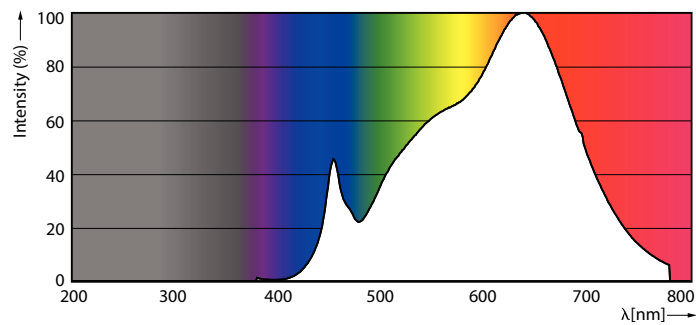

Product data

General Information		Luminous flux in 90° cone (rated)		440 lm
Cap base	GU5.3	Photobiological safety according to EN 62471		RG1
Nominal lifetime	40,000 h	Operating and Electrical		
Switching Cycle	50,000	Line Frequency	- Hz	
Lighting Technology	LED	Input frequency	- Hz	
Flux measurement reference	Narrow Cone	Power Consumption	6.7 W	
Light Technical		Lamp current (nom.)	650 mA	
Colour Code	930 [CCT of 3000K]	Wattage equivalent	35 W	
Beam angle (nom.)	36 degree(s)	Starting time (nom.)	0.5 s	
Luminous Flux	440 lm	Warm-up time to 60% light	0.5 s	
Luminous intensity (nom.)	1,400 cd	Power Factor (Fraction)	0.7	
Luminous efficacy (rated) (nom.)	65 lm/W	Voltage (nom.)	ac electronic 12 V	
Colour designation	White (WH)	Temperature		
Correlated Colour Temperature	3000 K	T-Case maximum (nom.)	92 °C	
Colour consistency	<3			
Colour rendering index (CRI)	97			
LLMF at end of nominal lifetime (nom.)	70 %			

Can it be used in closed luminaires	No
-------------------------------------	----

Product Data

Order product name	MAS LED ExpertColor 6.7-35W MR16 930 36D
Full product name	MASTER LED ExpertColor 6.7-35W MR16 930 36D
Full EOC	871951435861400
Order code	35861400
Material no. (12 NC)	929003079502
Numerator – quantity per pack	1
Net Weight (Piece)	0.052 kg
EAN/UPC – Product/Case	8719514358614
Numerator – packs per outer box	10
EAN/UPC – Case	8719514358621

Dimensional drawing

Product	D	C
MAS LED ExpertColor 6.7-35W MR16 930 36D	50.5 mm	46 mm

Photometric data

Spectral Power Distribution Colour - MAS LED ExpertColor 6.7-35W MR16 930 36D

Accent Lighting Spots - MAS LED ExpertColor 6.7-35W MR16 930 36D