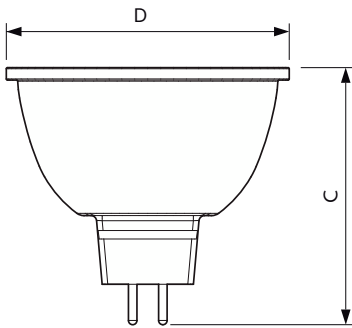

Product data

General Information		Luminous flux in 90° cone (rated)		440 lm
Cap base	GU5.3	Photobiological safety according to EN 62471		RG1
Nominal lifetime	40,000 h	Operating and Electrical		
Switching Cycle	50,000	Line Frequency	- Hz	
Lighting Technology	LED	Input frequency	- Hz	
Flux measurement reference	Narrow Cone	Power Consumption	6.7 W	
Light Technical		Lamp current (nom.)	650 mA	
Colour Code	930 [CCT of 3000K]	Wattage equivalent	35 W	
Beam angle (nom.)	36 degree(s)	Starting time (nom.)	0.5 s	
Luminous Flux	440 lm	Warm-up time to 60% light	0.5 s	
Luminous intensity (nom.)	1,400 cd	Power Factor (Fraction)	0.7	
Luminous efficacy (rated) (nom.)	65 lm/W	Voltage (nom.)	ac electronic 12 V	
Colour designation	White (WH)	Temperature		
Correlated Colour Temperature	3000 K	T-Case maximum (nom.)	92 °C	
Colour consistency	<3			
Colour rendering index (CRI)	97			
LLMF at end of nominal lifetime (nom.)	70 %			

Dimensional drawing

Product	D	C
MAS LED ExpertColor 6.7-35W MR16 930 36D	50.5 mm	46 mm

Photometric data

Spectral Power Distribution Colour - MAS LED ExpertColor 6.7-35W MR16 930 36D

Accent Lighting Spots - MAS LED ExpertColor 6.7-35W MR16 930 36D