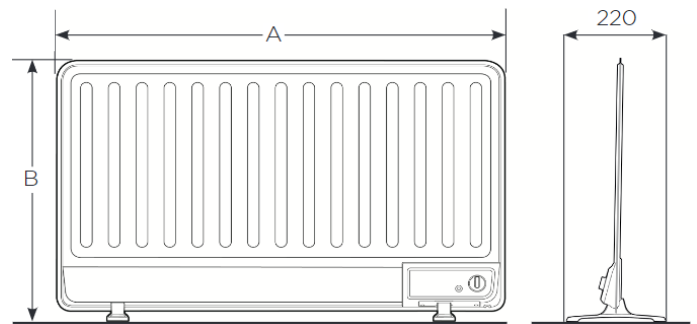

## Key Features

- Oil-filled for uniform heat distribution
- Epoxy-polyester powder coated steel casing
- Manually adjustable rotary mechanical thermostat for temperature control (5 to 30°C)
- Neon 'Power On' indicator

## Technical Details

Controls	Manually adjustable rotary thermostat (5 to 30°C)
Construction	Durable epoxy-polyester powder coated steel casing
Element	Compact, finned, mineral-filled sheathed type
Installation	Plug in and go, supplied with cast aluminium foot kit
Safety	Dual cut-outs, auto and manual reset
IP Rating	IP20
Supply	1.3 metres 3 core cable with fitted UK plug 1/N/PE ~230-240 V, 50Hz, Class I, with earth wire
Colour / Finish	Metal Chassis - Traffic white (RAL 9016) Control mouldings - Traffic white (RAL 9016)

## Dimensions