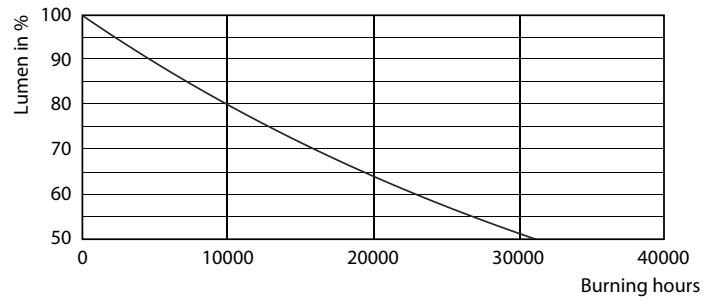

CorePro LEDlinear MV

Lifetime

Life Expectancy Diagram

Lumen Maintenance Diagram - CorePro LEDlinear ND 7.5-60W R7S
78mm830