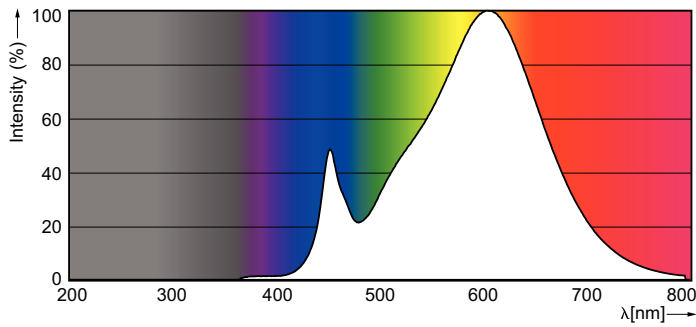

Photometric data

Spectral Power Distribution Colour - CorePro LEDlinear ND 7.5-60W R7S 78mm830