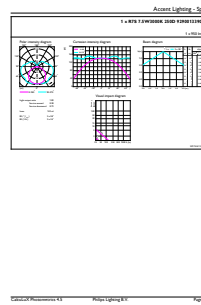

Product data

General Information	
Cap base	R7s
Nominal lifetime	15,000 h
Switching Cycle	50,000
Lighting Technology	LED
Flux measurement reference	Sphere
Light Technical	
Colour Code	830 [CCT of 3000K]
Luminous Flux	950 lm
Luminous efficacy (rated) (nom.)	126.67 lm/W
Colour designation	White (WH)
Correlated Colour Temperature	3000 K
Colour consistency	<6
Colour rendering index (CRI)	80
LLMF at end of nominal lifetime (nom.)	70 %
Flickering value (PstLM)	1
Stroboscopic effect	0.4
Operating and Electrical	
Line Frequency	50 to 60 Hz
Input frequency	50 to 60 Hz
Power Consumption	7.5 W

CorePro LEDlinear MV

EyeComfort	Yes
Application Conditions	
Can it be used in closed luminaires	No
Product Data	
Order product name	CorePro LEDlinear ND 7.5-60W R7S 78mm830
Full product name	CorePro LEDlinear ND 7.5-60W R7S 78mm830
Full EOC	871869671394500

Dimensional drawing

Product	D	C
CorePro LEDlinear ND 7.5-60W R7S 78mm830	29 mm	78 mm

Photometric data

Spectral Power Distribution Colour - CorePro LEDlinear ND 7.5-60W R7S 78mm830

Accent Lighting Spots - CorePro LEDlinear ND 7.5-60W R7S 78mm830