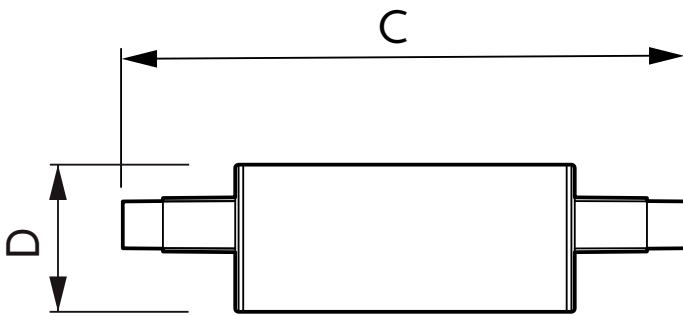

CorePro LEDlinear MV

EyeComfort	Yes
Application Conditions	
Can it be used in closed luminaires	No
Product Data	
Order product name	CorePro LEDlinear ND 7.5-60W R7S 78mm830
Full product name	CorePro LEDlinear ND 7.5-60W R7S 78mm830
Full EOC	871869671394500

Order code	71394500
Material no. (12 NC)	929001339002
Numerator – quantity per pack	1
Net Weight (Piece)	0.045 kg
EAN/UPC – Product/Case	8718696713945
Numerator – packs per outer box	10
EAN/UPC – Case	8718696713952

Dimensional drawing

Product	D	C
CorePro LEDlinear ND 7.5-60W R7S 78mm830	29 mm	78 mm