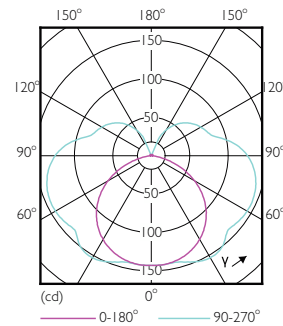

Dimensional drawing

Product	D	C
CorePro LEDlinear ND 7.5-60W R7S 78mm830	29 mm	78 mm

Photometric data

Spectral Power Distribution Colour - CorePro LEDlinear ND 7.5-60W R7S 78mm830

Accent Lighting Spots - CorePro LEDlinear ND 7.5-60W R7S 78mm830

Light Distribution Diagram - CorePro LEDlinear ND 7.5-60W R7S 78mm830

CorePro LEDlinear MV

Lifetime

Life Expectancy Diagram

Lumen Maintenance Diagram - CorePro LEDlinear ND 7.5-60W R7S
78mm830