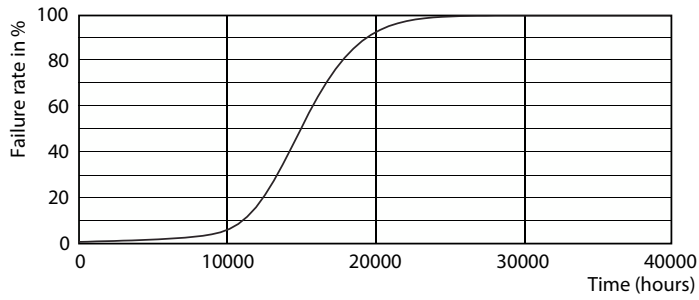

CorePro LEDlinear MV

Lifetime

Life Expectancy Diagram

Lumen Maintenance Diagram - CorePro LEDlinear ND 7.5-60W R7S
78mm830