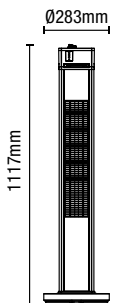

3
HEAT
SETTINGS

IP55

- Remote control operated
- Tip over safety switch
- 3 variable heat settings
- Heat coverage approx 10m²
- IP55 rated
- Outdoor use only

BLAZE

Standing Patio Heater

7.8kg

Code	Description	Finish	Power (w)	Dimensions
ZR-32300-BLK	Blaze Standing Patio Heater	Black	1600	H:1117mm Dia:283mm