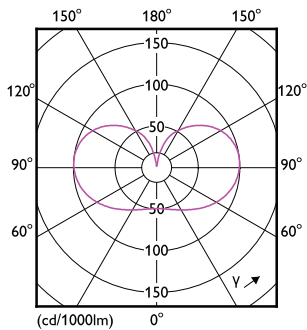

Product data

General information	
Cap base	E27 [E27]
EU RoHS compliant	Yes
Nominal lifetime (nom.)	50000 h
Switching cycle	50,000X
	Sphere

Light technical	
Colour Code	830 [CCT of 3,000 K]
Luminous flux (nom.)	1535 lm
Colour designation	White (WH)
Correlated Colour Temperature (Nom)	3000 K
Luminous efficacy (rated) (nom.)	210 lm/W
Colour consistency	<6
Colour rendering index (nom.)	80
LLMF at end of nominal lifetime (nom.)	70 %

Dimensional drawing

MAS LEDBulbND7.3-100WE27830 A70 FRG UE

Product	D	C
MAS LEDBulbND7.3-100WE27830 A70 FRG UE	70 mm	127 mm

Photometric data

General uniform lighting

Spectral Power Distribution Colour

General uniform lighting

Light Distribution Diagram

UltraEfficient LED bulb

Lifetime

Life Expectancy Diagram

Lumen Maintenance Diagram