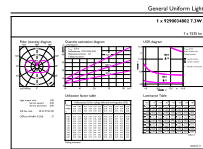

Dimensional drawing

MAS LEDBulbND7.3-100WE27830 A70 FRG UE

Product	D	C
MAS LEDBulbND7.3-100WE27830 A70 FRG UE	70 mm	127 mm

Photometric data

General uniform lighting

Spectral Power Distribution Colour

General uniform lighting