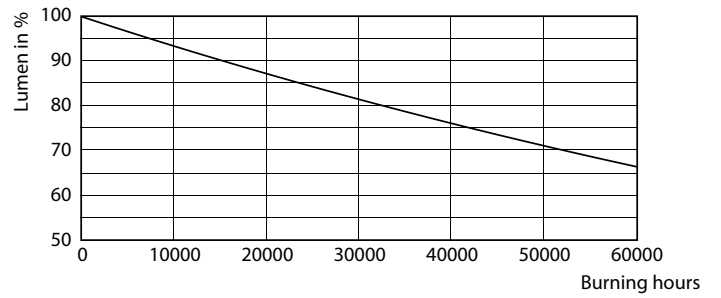

Product data

General information	
Cap base	E27 [E27]
EU RoHS compliant	Yes
Nominal lifetime (nom.)	50000 h
Switching cycle	50,000X
	Sphere

Light technical	
Colour Code	830 [CCT of 3,000 K]
Luminous flux (nom.)	1535 lm
Colour designation	White (WH)
Correlated Colour Temperature (Nom)	3000 K
Luminous efficacy (rated) (nom.)	210 lm/W
Colour consistency	<6
Colour rendering index (nom.)	80
LLMF at end of nominal lifetime (nom.)	70 %

Temperature	
T-Case maximum (nom.)	70 °C

Controls and dimming	
Dimmable	No

Mechanical and housing	
Lamp Finish	Frosted
Bulb shape	A70 [A 70mm]

Approval and application	
Energy Efficiency Class	A
Energy consumption kWh/1,000 hours	8 kWh

Dimensional drawing

MAS LEDBulbND7.3-100WE27830 A70 FRG UE

Product	D	C
MAS LEDBulbND7.3-100WE27830 A70 FRG UE	70 mm	127 mm

Photometric data

General uniform lighting

Spectral Power Distribution Colour

General uniform lighting

Light Distribution Diagram

UltraEfficient LED bulb

Lifetime

Life Expectancy Diagram

Lumen Maintenance Diagram