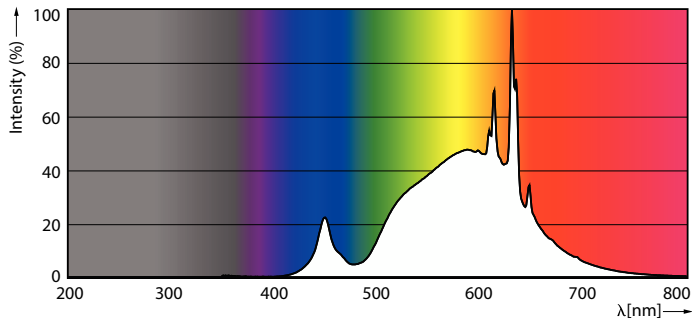

Product data

General information	
Cap base	E27 [E27]
EU RoHS compliant	Yes
Nominal lifetime (nom.)	50000 h
Switching cycle	50,000X
	Sphere

Light technical	
Colour Code	830 [CCT of 3,000 K]
Luminous flux (nom.)	1535 lm
Colour designation	White (WH)
Correlated Colour Temperature (Nom)	3000 K
Luminous efficacy (rated) (nom.)	210 lm/W
Colour consistency	<6
Colour rendering index (nom.)	80
LLMF at end of nominal lifetime (nom.)	70 %

Dimensional drawing

MAS LEDBulbND7.3-100WE27830 A70 FRG UE

Product	D	C
MAS LEDBulbND7.3-100WE27830 A70 FRG UE	70 mm	127 mm

Photometric data

General uniform lighting

Spectral Power Distribution Colour

General uniform lighting