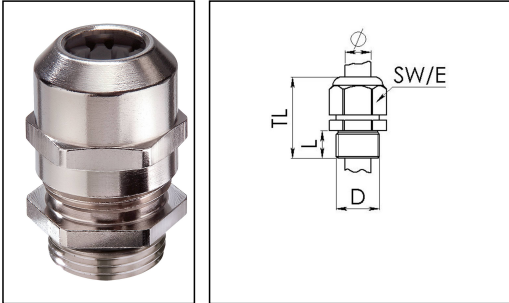

EMSKV 63

Cable gland, brass with short thread

Products may differ in size, colour and appearance to those shown. If you require further information or customisation, please contact us directly.

Material cable gland	Brass nickel-plated
Material clamping cage	Polyamide
Material sealing gasket	EPDM
Temp. range min	-40 °C
Temp. range max	100 °C
Protection class	IP68 (5 bar 30 min), IP69
Thread type	M
Ø Connection thread D	63
Lead	1,5
Length screw-in thread L	10 mm
Ø cable diameter min	34 mm
Ø cable diameter max	48 mm
Key width SW	68 mm
Collar diameter (E)	75 mm
Total length TL	56 mm - 67 mm
Type of cable anchorage	A
Install. torques fitting	40 N/m
Install. torques cap nut	40 N/m
Impact category	6
Surface	Nickel-plated
Order no. nickel-plated	10065007
Type	EMSKV 63
Packing unit	10
Tariff number	74198090
EAN number	4007685650076