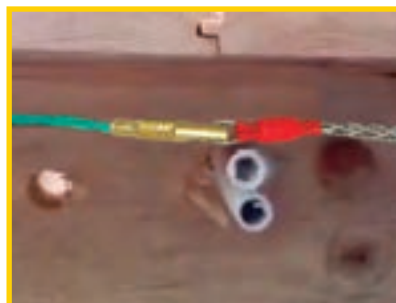

# **SUPER ROD** Gekko Gripper

The Gekko Gripper Magnetic Routing Kit for routing cables quicker and easier.

- Magnetic Routing System with 6 metres of re-enforced nylon
- Magnetically route through false walls filled with insulation and even route under floorboards with pipes blocking your way
- Navigates over pipework
- Counter displays available for orders of 12

	Part No	Description	Product Information
	SRGG61	Gekko Gripper	Will pull up to 10mm cable

\*Super Grip Sold Separately

Complete with Free POS Display  
(for order over 12 pieces)