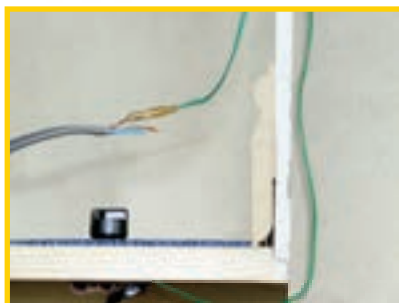

# **SUPER ROD** Gekko Gripper

The Gekko Gripper Magnetic Routing Kit for routing cables quicker and easier.

- Magnetic Routing System with 6 metres of re-enforced nylon
- Magnetically route through false walls filled with insulation and even route under floorboards with pipes blocking your way
- Navigates over pipework
- Counter displays available for orders of 12

	Part No	Description	Product Information
	SRGG61	Gekko Gripper	Will pull up to 10mm cable

\*Super Grip Sold Separately

Complete with Free POS Display  
(for order over 12 pieces)