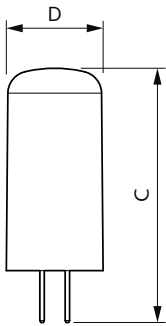

Product data

General Information	
Cap base	G4
Nominal lifetime	15,000 h
Switching Cycle	50,000
Lighting Technology	LED
Flux measurement reference	Sphere
Light Technical	
Colour Code	827 [CCT of 2700K]
Beam angle (nom.)	300 degree(s)
Luminous Flux	210 lm
Luminous efficacy (rated) (nom.)	100.00 lm/W
Colour designation	Warm White (WW)
Correlated Colour Temperature	2700 K
Colour consistency	<6
Colour rendering index (CRI)	80
LLMF at end of nominal lifetime (nom.)	70 %
Photobiological safety according to EN 62471	RG1

Application Conditions

Can it be used in closed luminaires	No
-------------------------------------	----

Product Data

Order product name	CorePro LEDcapsuleLV 2.1-20W G4 827 D
Full product name	CorePro LEDcapsuleLV 2.1-20W G4 827 D
Full EOC	871869976753200
Order code	76753200
Material no. (12 NC)	929002389402
Numerator – quantity per pack	1
Net Weight (Piece)	0.010 kg
EAN/UPC – Product/Case	8718699767532
Numerator – packs per outer box	12
EAN/UPC - Case	8718699767549

Dimensional drawing

Product	D	C
CorePro LEDcapsuleLV 2.1-20W G4 827 D	15 mm	40 mm

Photometric data

Spectral Power Distribution Colour - CorePro LEDcapsuleLV 2.1-20W G4 827

D

Light Distribution Diagram - CorePro LEDcapsuleLV 2.1-20W G4 827 D