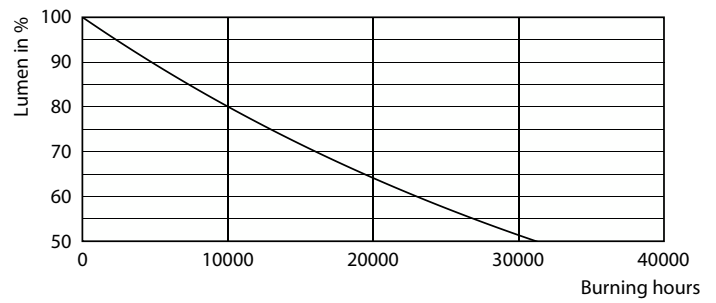

Lumen Maintenance Diagram - CorePro LEDcapsuleLV 2.1-20W G4 827 D