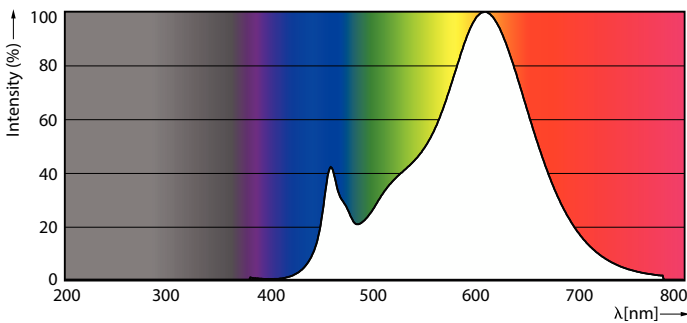

Photometric data

Spectral Power Distribution Colour - CorePro LEDcapsuleLV 2.1-20W G4 827

D