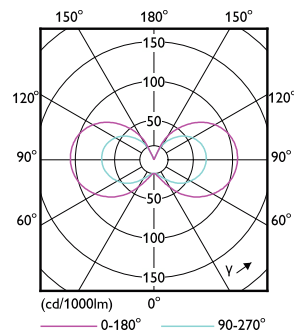

Product data

General Information	
Cap base	G4
Nominal lifetime	15,000 h
Switching Cycle	50,000
Lighting Technology	LED
Flux measurement reference	Sphere
Light Technical	
Colour Code	827 [CCT of 2700K]
Beam angle (nom.)	300 degree(s)
Luminous Flux	210 lm
Luminous efficacy (rated) (nom.)	100.00 lm/W
Colour designation	Warm White (WW)
Correlated Colour Temperature	2700 K
Colour consistency	<6
Colour rendering index (CRI)	80
LLMF at end of nominal lifetime (nom.)	70 %
Photobiological safety according to EN 62471	RG1

Application Conditions

Can it be used in closed luminaires	No
-------------------------------------	----

Product Data

Order product name	CorePro LEDcapsuleLV 2.1-20W G4 827 D
Full product name	CorePro LEDcapsuleLV 2.1-20W G4 827 D
Full EOC	871869976753200
Order code	76753200
Material no. (12 NC)	929002389402
Numerator – quantity per pack	1
Net Weight (Piece)	0.010 kg
EAN/UPC – Product/Case	8718699767532
Numerator – packs per outer box	12
EAN/UPC - Case	8718699767549

Dimensional drawing

Product	D	C
CorePro LEDcapsuleLV 2.1-20W G4 827 D	15 mm	40 mm

Photometric data

Spectral Power Distribution Colour - CorePro LEDcapsuleLV 2.1-20W G4 827

D

Light Distribution Diagram - CorePro LEDcapsuleLV 2.1-20W G4 827 D