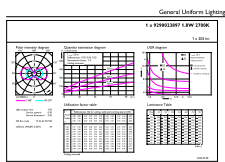

Product data

General Information	
Cap base	GY6.35
Nominal lifetime	15,000 h
Switching Cycle	50,000
Lighting Technology	LED
Flux measurement reference	Sphere

Light Technical	
Colour Code	827 [CCT of 2700K]
Beam angle (nom.)	300 degree(s)
Luminous Flux	205 lm
Luminous efficacy (rated) (nom.)	113.00 lm/W
Colour designation	Warm White (WW)
Correlated Colour Temperature	2700 K
Colour consistency	<6
Colour rendering index (CRI)	80
LLMF at end of nominal lifetime (nom.)	70 %
Flickering value (PstLM)	0.4
Stroboscopic effect	1

Dimensional drawing

Product	D	C
CorePro LEDcapsuleLV 1.8-20W GY6.35 827	13 mm	35 mm

Photometric data

General uniform lighting - CorePro LEDcapsuleLV 1.8-20W GY6.35 827

Light Distribution Diagram - CorePro LEDcapsuleLV 1.8-20W GY6.35 827