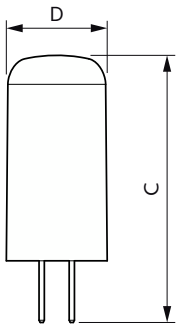

Application Conditions

Can it be used in closed luminaires	No
-------------------------------------	----

Product Data

Order product name	CorePro LEDcapsuleLV 1.8-20W GY6.35 827
Full product name	CorePro LEDcapsuleLV 1.8-20W GY6.35 827
Full EOC	871869976779200
Order code	76779200
Material no. (12 NC)	929002389702
Numerator – quantity per pack	1
Net Weight (Piece)	0.010 kg
EAN/UPC – Product/Case	8718699767792
Numerator – packs per outer box	12
EAN/UPC - Case	8718699767808

Dimensional drawing

Product	D	C
CorePro LEDcapsuleLV 1.8-20W GY6.35 827	13 mm	35 mm

Photometric data

General uniform lighting - CorePro LEDcapsuleLV 1.8-20W GY6.35 827

Light Distribution Diagram - CorePro LEDcapsuleLV 1.8-20W GY6.35 827