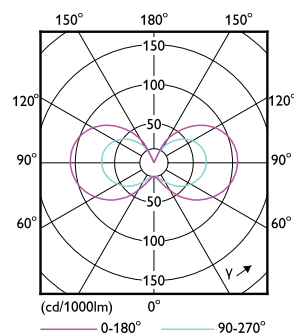

Product data

General Information	
Cap base	GY6.35
Nominal lifetime	15,000 h
Switching Cycle	50,000
Lighting Technology	LED
Flux measurement reference	Sphere

Light Technical	
Colour Code	827 [CCT of 2700K]
Beam angle (nom.)	300 degree(s)
Luminous Flux	205 lm
Luminous efficacy (rated) (nom.)	113.00 lm/W
Colour designation	Warm White (WW)
Correlated Colour Temperature	2700 K
Colour consistency	<6
Colour rendering index (CRI)	80
LLMF at end of nominal lifetime (nom.)	70 %
Flickering value (PstLM)	0.4
Stroboscopic effect	1

Application Conditions

Can it be used in closed luminaires	No
-------------------------------------	----

Product Data

Order product name	CorePro LEDcapsuleLV 1.8-20W GY6.35 827
Full product name	CorePro LEDcapsuleLV 1.8-20W GY6.35 827
Full EOC	871869976779200
Order code	76779200
Material no. (12 NC)	929002389702
Numerator – quantity per pack	1
Net Weight (Piece)	0.010 kg
EAN/UPC – Product/Case	8718699767792
Numerator – packs per outer box	12
EAN/UPC - Case	8718699767808

Dimensional drawing

Product	D	C
CorePro LEDcapsuleLV 1.8-20W GY6.35 827	13 mm	35 mm

Photometric data

General uniform lighting - CorePro LEDcapsuleLV 1.8-20W GY6.35 827

Light Distribution Diagram - CorePro LEDcapsuleLV 1.8-20W GY6.35 827