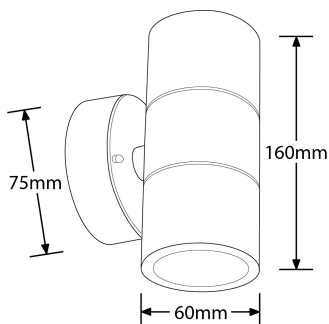

SKU Code

EN-WL2SS

Finish Colour

Stainless Steel

**Line Drawing**

**Polar Curve**

**Colour**

Stainless Steel

## Product Specs:

Input Voltage	220~240V AC	IP Rating	IP44
Lamp Base	GU10	Overall Diameter (mm)	60
Weight (Kg)	0.444	Projection (mm)	90
Height (mm)	160	Base Diameter (mm)	75
Base Length (mm)	75	Base Width (mm)	22
Product Type	Wall Lights		