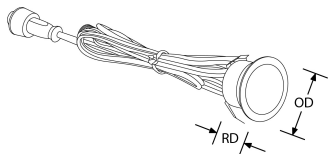

Product Description: M-Lite[™] IP67 Deck Light 6 Pack Kit

Fixed stainless steel IP67 LED marker lighting pack. Ideal for interior and exterior applications, such as decking areas or low level lighting.

SKU Code	Wattage	Colour	Lumens	Lumens/Watt	Beam Angle	Finish Colour	SKU Type
EN-DK6/30	3.6	3000	72	20	120	Stainless Steel	Non Dimmable
EN-DK6/40	3.6	4000	72	20	120	Stainless Steel	Non Dimmable
EN-DK6/BLU	3.6				120	Stainless Steel	Non Dimmable

Line Drawing

Polar Curve

Colour

Stainless Steel

Feature & Benefits

- Pack includes: 6 or 12 x IP67 stainless steel fixed LED marker lights with plug and play connectors. 1m cable between lights
- 1 x 8W driver for 12 pack kit
- Cool operating temperature
- Non-dimmable
- 1 x 5W driver for 6 pack kit

Product Specs:

Input Voltage	90~260V AC	Input Frequency	50/60HZ
Power Factor	0.5	IP Rating	IP67
Lifetime L70 (hrs)	50000hrs	IK Rating	IK04
Lamp Base	Other	Overall Diameter (mm)	30
Weight (Kg)	0.318	Height (mm)	18.5
Product Type	Markers	Cutout Diameter (mm)	24-25
Operating Temp. (Min) °C	-30°C	Operating Temp. (Max) °C	60°C