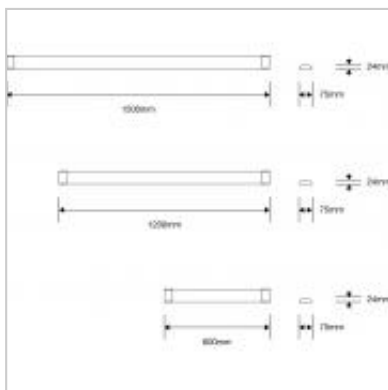

The Megaman Tono range of integrated LED battens is a stylish alternative to T5 and T8 fluorescent tubes, providing flexible installation and outstanding energy efficiency.

31W Tono Integrated 3000K LED Batten

Product Code	180382
International Model Number	FIB73300v0
Description	31W Tono Integrated 3000K LED Batten
Watts	31W
Colour temperature/CRI	3000K / 80
Lumens	3050lm
Candelas	1160cd
Dimmable	N
Beam angle	110
Lamp life (max)	50,000hr
Weight	310g
Dimensions	900x75x24mm
IP rating	IP20