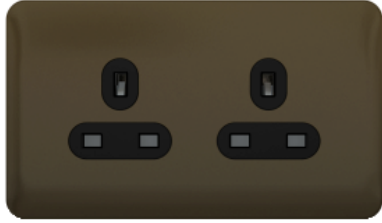

Product datasheet

Specifications

Lisse - Unswitched Socket - 2 gang - 13A Mocha Bronze

Local distributor code: 404915678 GGBL3060BMBS

EAN Code : 3606481260192

Main

Range	Lisse
Aesthetic name	Screwless deco
Product or component type	Unswitched socket
Device presentation	Complete product
Outlet standard	British
Colour tint	Cover plate: mocha bronze Interior: black
Quantity per set	Set of 1
Type of packing	Bag

Complementary

Switch function	1-pole
Rated current	13 A at 250 V AC 50/60 Hz
Actuator	Rocker
Number of gangs	2 gangs
Fixing mode	Concealed screws
Connections - terminals	Screw terminals
Material	Stainless steel
Type of installation	Indoor
Depth	22 mm
Width	148 mm
Height	87 mm
Net weight	0.184 kg