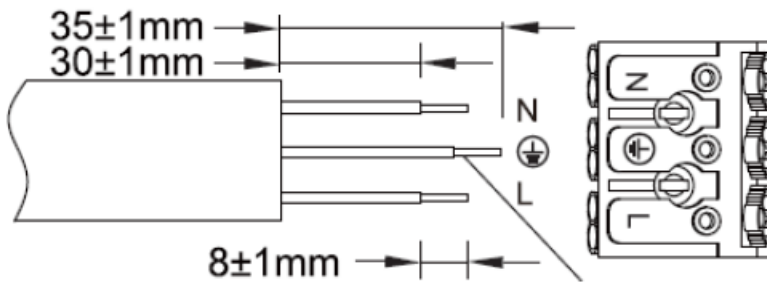

PRODUCT FEATURES

- Replacement for conventional indoor batten
- Built in Microwave sensor and emergency kit provide a consistent outlook with standard version
- 4 different length 600mm, 1200mm, 1500mm and 1800mm
- Easy installation and Tool-less wiring
- Sensor and Emergency options available
- Capable to mount in UK Beza box

APPLICATIONS

- Residential lighting
- Schools
- Factories
- Corridors
- Warehouses

GENERAL INFORMATION

Input Voltage / Frequency	220-240 VAC / 50-60Hz
Power Factor	> 0.9
Power Supply Unit	Integrated
Dimmability	No
Beam Angle	110°
CRI	≥ 80
Colour Consistency	SDCM ≤ 6
Lifetime	30,000hrs L70 B50 at 25°C
Number of Switching Cycles	> 100 000
IP	20
IK	08
Protection Class	I
Glow Wire	850°C
Photobiological Safety Group	RG 0
Flicker percentage	≤ 3% at 100Hz
Working Temperature	-30°C to +50°C
Material & Colour	Polycarbonate diffuser, Steel housing, WH21
Installation	Surface Mounted / Suspension
Approvals	EN60598-1, EN60598-2-1, EN60598-2-22, IEC/TR 62778, EN62493, EN62471, EN55015; EN61547, EN61000-3-2, EN61000-3-3

WIRING DIAGRAM

Model No.	Inrush Current A	Inrush Duration µs	Max. No. of Luminaire Connection on MCB			
			B10	B16	C10	C16
FIB76200v0	4	240	42	66	66	105
FIB76300v0	8	240	22	35	35	55
FIB76400v0	11	240	16	25	25	40
FIB76500v0	15	240	12	19	19	30
FIB76200v1	15	400	25	40	40	64
FIB76300v1	15	400	12	19	19	30
FIB76400v1	15	400	8	13	13	20
FIB76500v1	15	400	7	12	12	19

DIMENSIONS & WEIGHT

Model No.	L mm	W mm	H mm	Weight g
FIB76200v0	620	64	65	750
FIB76300v0	1200	64	65	1350
FIB76400v0	1500	64	65	1650
FIB76500v0	1800	64	65	1950
FIB76200v1	620	64	65	750
FIB76300v1	1200	64	65	1350
FIB76400v1	1500	64	65	1650
FIB76500v1	1800	64	65	1950