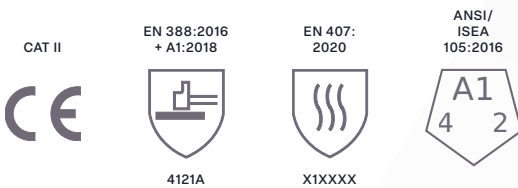

Certifications

Suitable industries & applications

Industries

- ▲ Aerospace
- ▲ Automotive
- ▲ Construction

- ▲ Manufacturing
- ▲ Oil and Gas

Applications

- ▲ Masonry and Brickwork
- ▲ Handling Wet Oily or Greasy Materials
- ▲ General Maintenance
- ▲ Painting and Finishing

Europe

sales@globus.com
+44 (0)161 877 4747
+44 (0)161 877 4746

Middle East & Africa

sales.gcc@globusgroup.com
+971 4 882 9962
+971 4 882 9963

Americas

salesusa@globusgroup.com
+1 83 337 54747