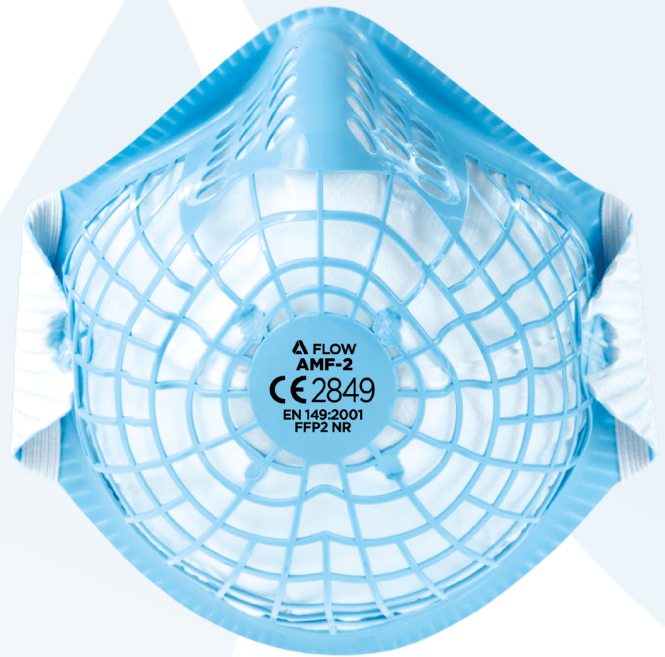

AMF2

P2 disposable respirator

The Alpha FLOW SERIES has been designed to improve comfort and performance whilst maintaining a secure fit. Colour coding the range makes identification simple and easy when varying levels of protection may be required.

Features

- ▲ Colour coded alphashell for ease of identification
- ▲ Adjustable headstrap allows for a secure and comfortable fit
- ▲ Metal-free - suitable for food industry applications
- ▲ Preformed nosebridge eliminates the need for regular adjustment
- ▲ Compatible with a wide range of safety eyewear
- ▲ Soft flexible mesh maintains its shape and will not collapse during use
- ▲ Conforms to EN 149: 2001 + A1: 2009 FFP2 NR

Product information

Component	Material
Filter media	Melt Blown Polypropylene
Inner cover	Polypropylene
Headstrap	Textile Elastic, Woven Elastic
Headstrap adjuster	Polypropylene
Mesh shell	Polypropylene
Outer cover	Polypropylene