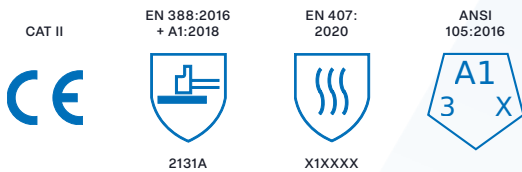

Certifications

Suitable industries & applications

Industries

- ▲ Automotive
- ▲ Construction
- ▲ Utilities

- ▲ Highways and Infrastructure

Applications

- ▲ Component and Product Assembly

- ▲ Labouring
- ▲ Infrastructure Engineering

Europe

sales@globus.com
+44 (0)161 877 4747
+44 (0)161 877 4746

Middle East & Africa

sales.gcc@globusgroup.com
+971 4 882 9962
+971 4 882 9963

Americas

salesusa@globusgroup.com
+1 83 337 54747