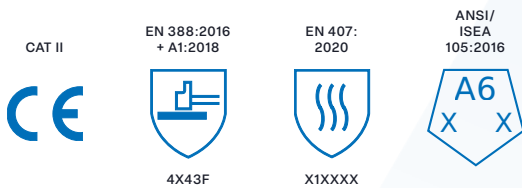

Certifications

Suitable industries & applications

Industries

- ▲ Automotive
- ▲ Construction
- ▲ Manufacturing
- ▲ Facilities Management
- ▲ Utilities
- ▲ Highways and Infrastructure
- ▲ Steel and Metals

Applications

- ▲ Machinery and Plant Operation
- ▲ Component and Product Assembly
- ▲ Vehicle Repairs and Maintenance
- ▲ Metal Fabrication Work
- ▲ Handling Sharp or Abrasive Materials

Europe

sales@globus.com
+44 (0)161 877 4747
+44 (0)161 877 4746

Middle East & Africa

sales.gcc@globusgroup.com
+971 4 882 9962
+971 4 882 9963

Americas

salesusa@globusgroup.com
+1 83 337 54747