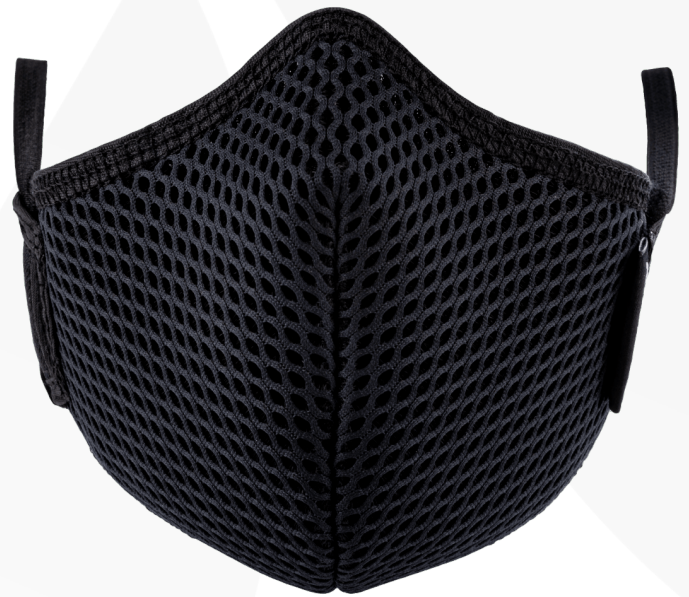

# Performance Earloop Facemask

## Performance face covering

The Riley Face Covering is lightweight and ergonomically designed with two fastening options. Its mesh finish enhances breathability and moisture dispersion. Made with Coolmax material, it keeps wearers cool and inhibits bacterial growth. Treated with Polygiene ViralOff, it eliminates over 99% of viruses in two hours.\*

### Features

- ▲ Mesh finish allows moisture and humidity from exhaling to evenly disperse
- ▲ Ergonomically designed with a low breathing resistance to allow wearers to breathe more easily
- ▲ Features soft and stretchy tubular elastic ear-loops with an added adjuster for a secure fit
- ▲ Machine washable at 30°C - 15 washes
- ▲ Lightweight for additional comfort