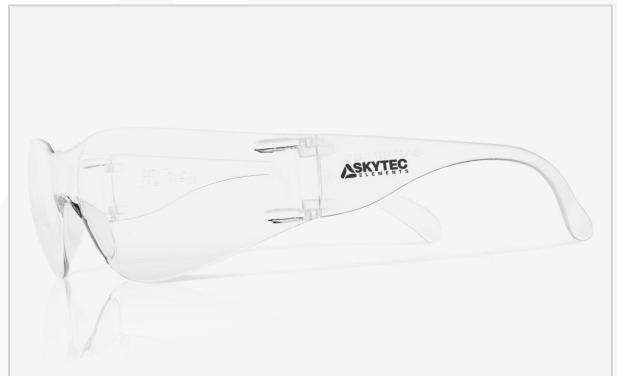

EME18

Wrap-around safety spectacle

The EME18 Safety Glasses offer wrap-around protection in a lightweight design, weighing just 23g. With a close-fitting style, universal nose bridge, and slim temple tips, they provide secure, all-day comfort for any task.

Features

- ▲ Universal nose bridge
- ▲ Slim temple tips
- ▲ Lightweight: only 23g
- ▲ Lightweight: only 23g

SOFT TEMPLE ENDS

ULTRA LIGHTWEIGHT

SPORTS STYLE

LENS TYPE	REF	LENS MARKING	FRAME MARKING	PROTECTS AGAINST	COATINGS
CLEAR	○	EME00018KR	2C-1.2 1 FT CE / Z87+ U6	Impacts,UV Radiation	Anti-Fog, Anti-Scratch
GREY	●	EME00018SR	5-2.5 1 FT CE / Z87+ U6 L2.5		
CLEAR	○	EME00018KS	2C-1.2 1 FT CE / Z87+ U6	Impacts,UV Radiation,Solar Radiation	Anti-Scratch
GREY	●	EME00018SS	5-2.5 1 FT CE / Z87+ U6 L2.5		

General Specification

LENS BASE	10mm
WEIGHT	45g

Packaging

PER BOX	10
PER CASE	200

Component Specification

COMPONENT	MATERIAL
LENS	Polycarbonate
NOSE BRIDGE	Polycarbonate
TEMPLE	Polycarbonate
HINGE	Polycarbonate