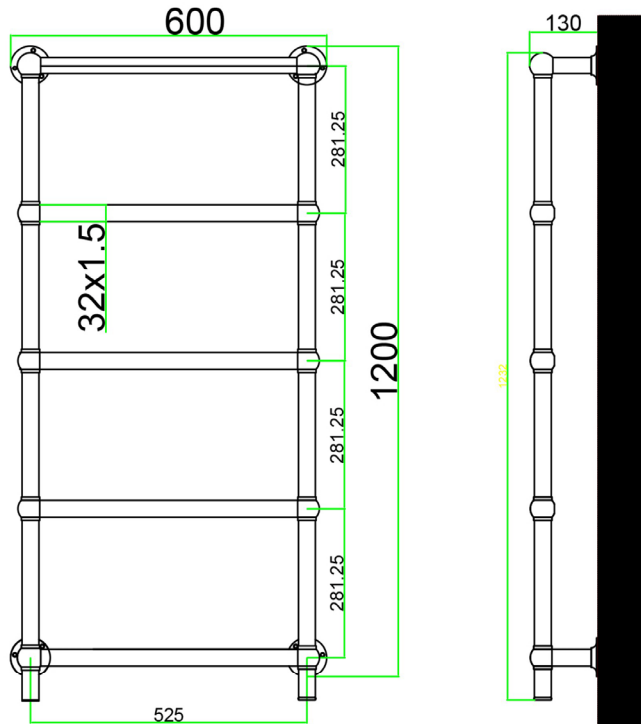

DATASHEET

Image

General Information

Product:	47.0050
Description:	Kennet Dry Element Towel Rail 1200 x 600
Website Link:	(Click Here)
Product Type:	Towel Rail
Brand:	Eastbrook Company
Colour:	Chrome
Material:	Mild Steel
Height (mm):	1200mm
Width (mm):	600mm
Net Weight (kg):	11.81kg
Product Range:	Kennet

Drawing

Kennet Dry Element Towel Rail 1200 x 600mm. Technical Drawing

Eastbrook 
Eastbrook Road, Gloucester GL4 3DB
Technical Helpline : 01452 317890
Mon - Fri / 8am - 5pm
Email : technical@eastbrookco.com