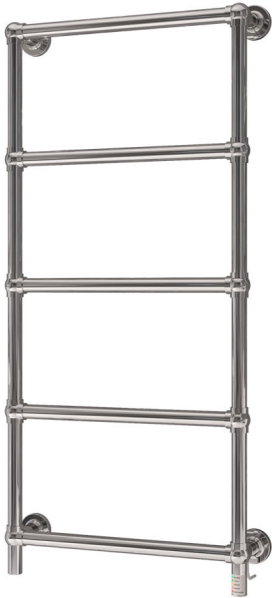

DATASHEET

Image

General Information

Product:	47.0050
Description:	Kennet Dry Element Towel Rail 1200 x 600
Website Link:	(Click Here)
Product Type:	Towel Rail
Brand:	Eastbrook Company
Colour:	Chrome
Material:	Mild Steel
Height (mm):	1200mm
Width (mm):	600mm
Net Weight (kg):	11.81kg
Product Range:	Kennet

Drawing

Kennet Dry Element Towel Rail 1200 x 600mm. Technical Drawing

Eastbrook 
Eastbrook Road, Gloucester GL4 3DB
Technical Helpline : 01452 317890
Mon - Fri / 8am - 5pm
Email : technical@eastbrookco.com