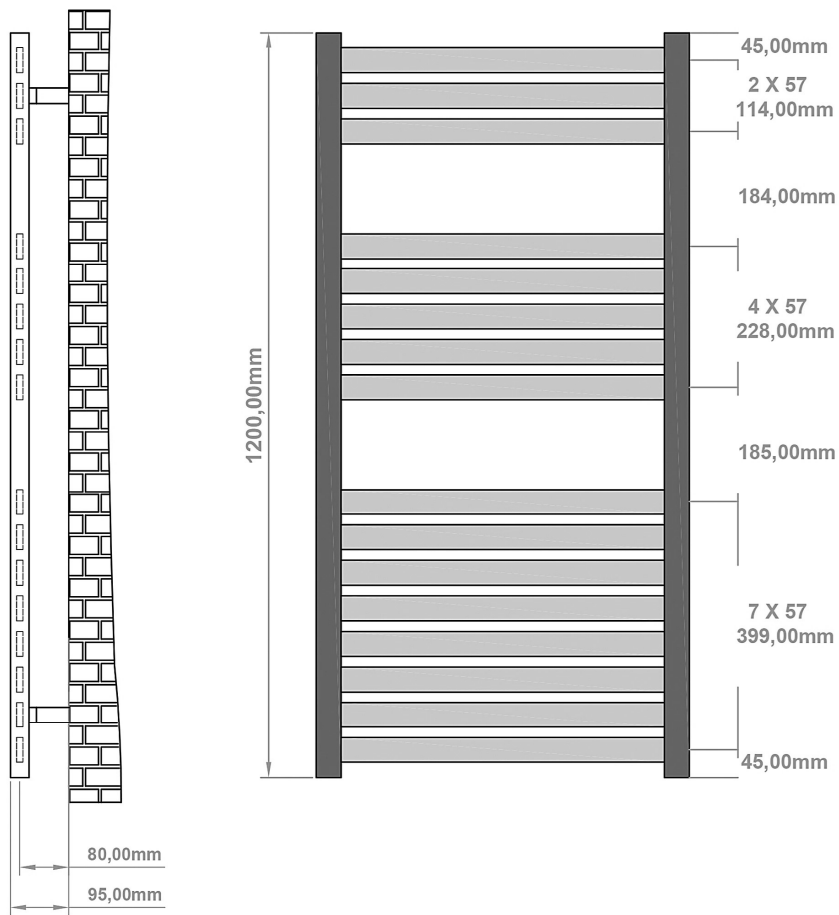

### General Information

Product:	89:1289
Description:	Defford 1200 x 600mm Towel Rail
Website Link:	<a href="#">(Click Here)</a>
Product Type:	Towel Rail
Brand:	Eastbrook Company
Colour:	Matt Anthracite
Material:	Mild Steel
Height (mm):	1200mm
Width (mm):	600mm
Net Weight (kg):	12.7kg
Product Range:	Defford

## Drawing

### Defford 1200 x 600mm. Technical Drawing

scale: 1/5

**Eastbrook**   
Eastbrook Road, Gloucester GL4 3DB  
Technical Helpline : 01452 317890  
Mon - Fri / 8am - 5pm  
Email : technical@eastbrookco.com