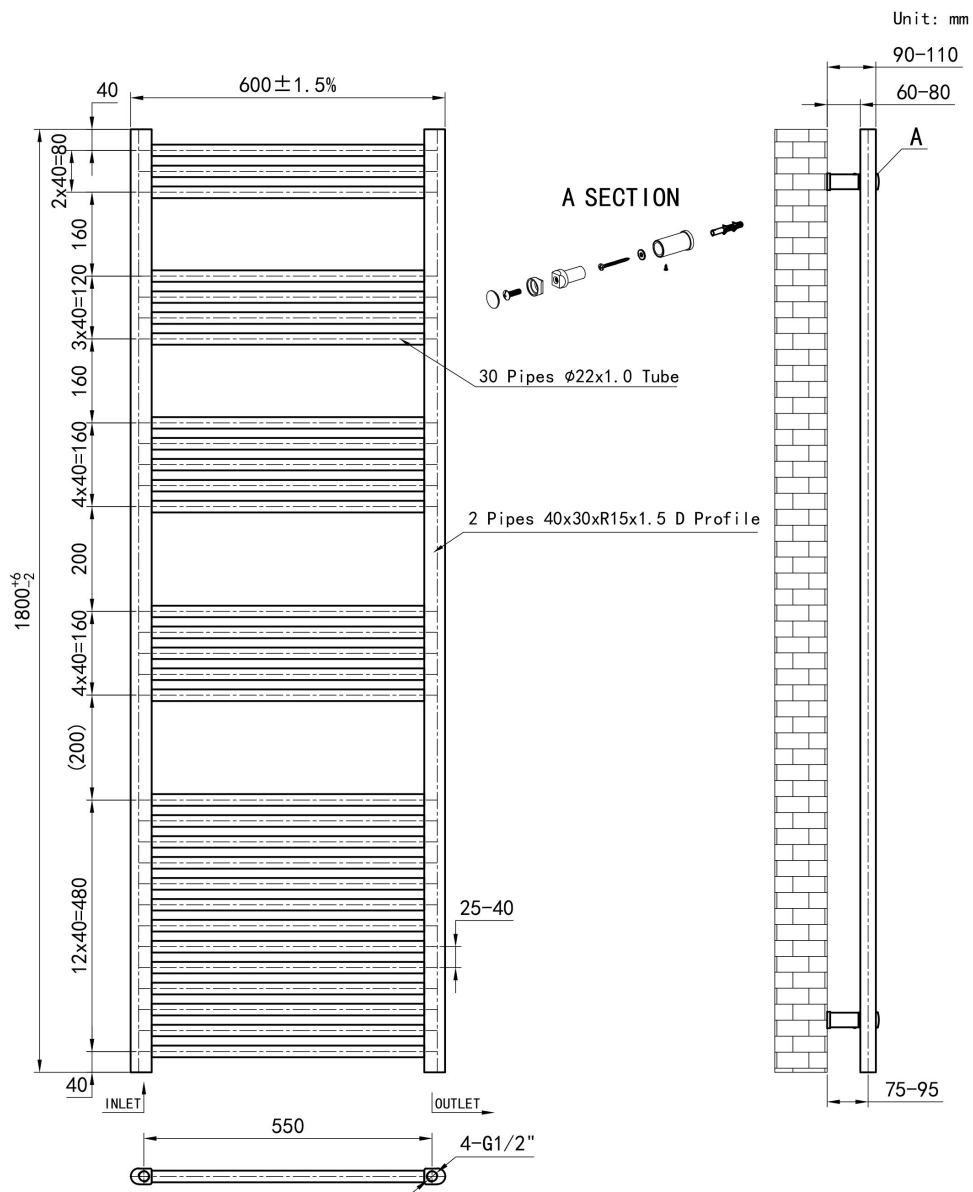

DATASHEET

Image

General Information

Product:	41.0030
Description:	Wendover Straight Multirail 1800 x 600
Website Link:	(Click Here)
Product Type:	Towel Rail
Brand:	Eastbrook Company
Colour:	Gloss White
Material:	Mild Steel
Height (mm):	1800mm
Width (mm):	600mm
Net Weight (kg):	13.68kg
Product Range:	Wendover

Product Specifications

Warranty:	5 Year(s)
Supplied with fixings:	Yes
Orientation:	Portrait
BTU $\Delta T50^{\circ}\text{C}$:	2641
BTU $\Delta T60^{\circ}\text{C}$:	3381
Watts $\Delta T50^{\circ}\text{C}$:	774
Watts $\Delta T60^{\circ}\text{C}$:	991

Drawing

Wendover Straight 1800 x 600mm. Technical Drawing

Eastbrook 
Eastbrook Road, Gloucester GL4 3DB
Technical Helpline : 01452 317890
Mon - Fri / 8am - 5pm
Email : technical@eastbrookco.com