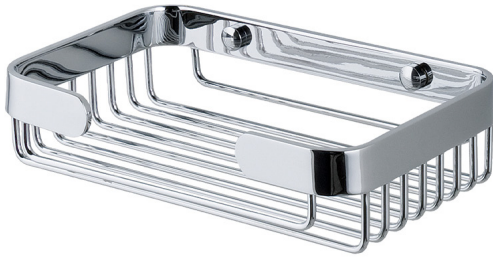

DATASHEET

Image

General Information

Product:	52.209
Description:	Rectangle basket 200x120x45
Website Link:	(Click Here)
Product Type:	Basket
Brand:	Eastbrook Company
Colour:	Chrome
Material:	Solid Brass
Height (mm):	45mm
Width (mm):	200mm
Length (mm):	200mm
Net Weight (kg) (kg):	0.45kg
Product Range:	Baskets

Product Specifications

Warranty:	5 Year(s)
Finish:	Polished
Supplied with fixings:	Yes
Mounting:	Wall

Drawing