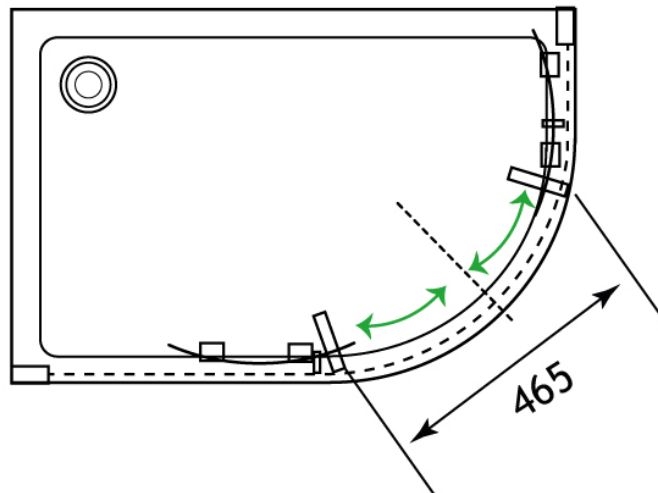

DATASHEET

Image

General Information

Product:	158.069
Description:	Volente 1200x800LH o/set quad ABS stone resin tray
Website Link:	(Click Here)
Product Type:	Offset Quadrant Shower Tray
Brand:	Eastbrook Company
Colour:	White
Material:	ABS Stone Resin
Height (mm):	40mm
Width (mm):	800mm
Length (mm):	1200mm
Net Weight (kg):	31kg
Product Range:	Volente

Product Specifications

Warranty:	25 Year(s)
Waste Included:	No
Enclosure Size:	1200x800
Tray Plan:	D

Drawing

**Volente Plan D Right Hand (RH) ABS 1200mm x 800mm
Offset Quadrant Stone Resin Shower Tray shown**