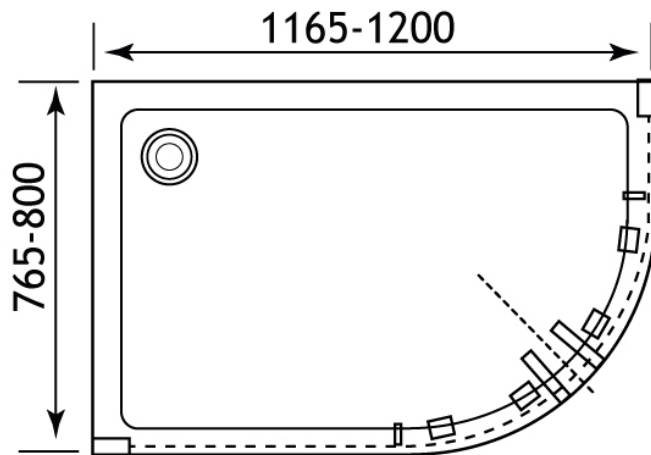

DATASHEET

Image

General Information

Product:	158.069
Description:	Volente 1200x800LH o/set quad ABS stone resin tray
Website Link:	(Click Here)
Product Type:	Offset Quadrant Shower Tray
Brand:	Eastbrook Company
Colour:	White
Material:	ABS Stone Resin
Height (mm):	40mm
Width (mm):	800mm
Length (mm):	1200mm
Net Weight (kg):	31kg
Product Range:	Volente

Product Specifications

Warranty:	25 Year(s)
Waste Included:	No
Enclosure Size:	1200x800
Tray Plan:	D

Drawing

**Volente Plan D Right Hand (RH) ABS 1200mm x 800mm
Offset Quadrant Stone Resin Shower Tray shown**