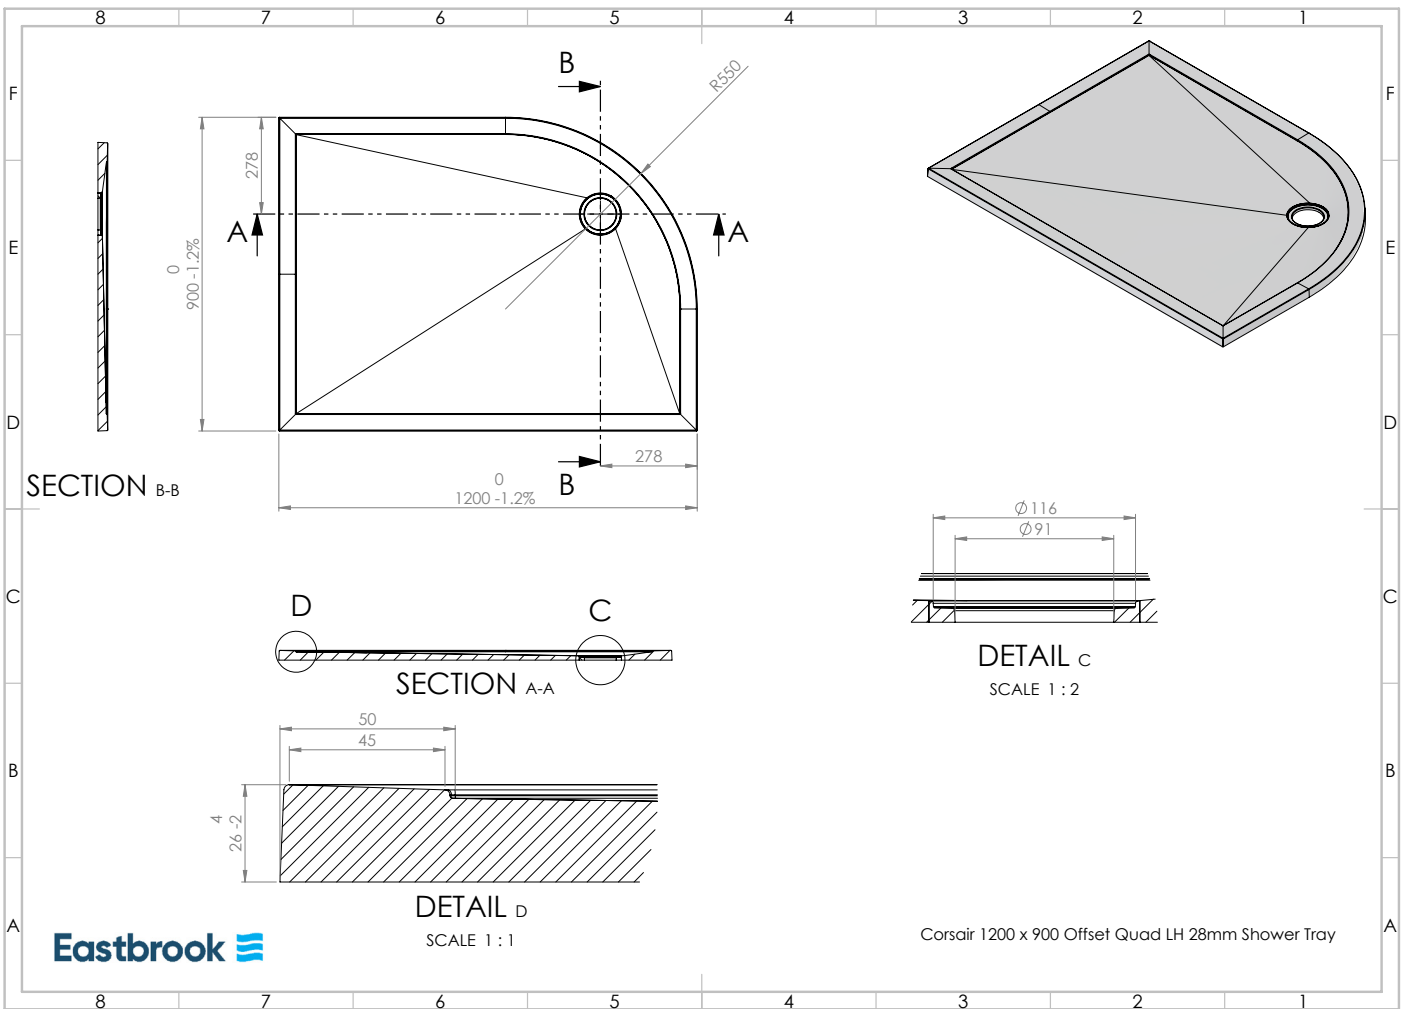

DATASHEET

Image

General Information

Product:	159.1305
Description:	Corsair 1200 x 900 Offset Quad LH 28mm Shower Tray
Website Link:	(Click Here)
Product Type:	Offset Quadrant Shower Tray
Brand:	Eastbrook Company
Colour:	White
Material:	Stone resin with UV stable gelcoat surface
Height (mm):	28mm
Width (mm):	900mm
Length (mm):	1200mm
Net Weight (kg):	29kg
Product Range:	Corsair

Product Specifications

Warranty:	10 Year(s)
Waste Included:	No
Tray Plan:	D

Drawing

Corsair 1200 x 900 Offset Quad LH 28mm Shower Tray