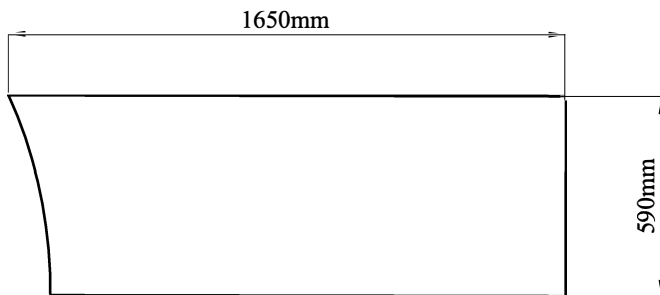

DATASHEET

Image

General Information

Product:	33.0056
Description:	Radcot 1650x750 RH Bath
Website Link:	(Click Here)
Product Type:	Double Ended Bath
Brand:	Eastbrook Company
Colour:	White
Material:	Double skinned 4mm thick acrylic
Height (mm):	590mm
Width (mm):	750mm
Length (mm):	1650mm
Net Weight (kg):	33kg
Product Range:	Radcot

Product Specifications

Warranty:	5 Year(s)
Water Capacity:	235L
Product Handling:	Right Hand

Drawing

33.0056

Measurement: 1650 × 750 × 590 mm

SECTION A-A

SECTION B-B