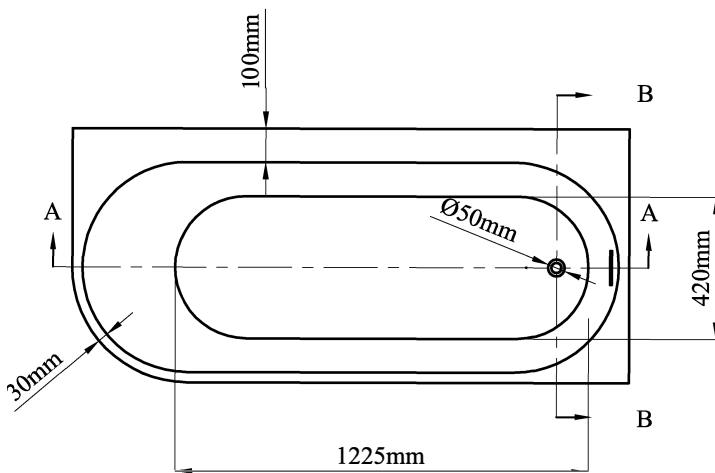

DATASHEET

Image

General Information

Product:	33.0056
Description:	Radcot 1650x750 RH Bath
Website Link:	(Click Here)
Product Type:	Double Ended Bath
Brand:	Eastbrook Company
Colour:	White
Material:	Double skinned 4mm thick acrylic
Height (mm):	590mm
Width (mm):	750mm
Length (mm):	1650mm
Net Weight (kg):	33kg
Product Range:	Radcot

Product Specifications

Warranty:	5 Year(s)
Water Capacity:	235L
Product Handling:	Right Hand

Drawing

33.0056

Measurement: 1650 × 750 × 590 mm

SECTION A-A

SECTION B-B